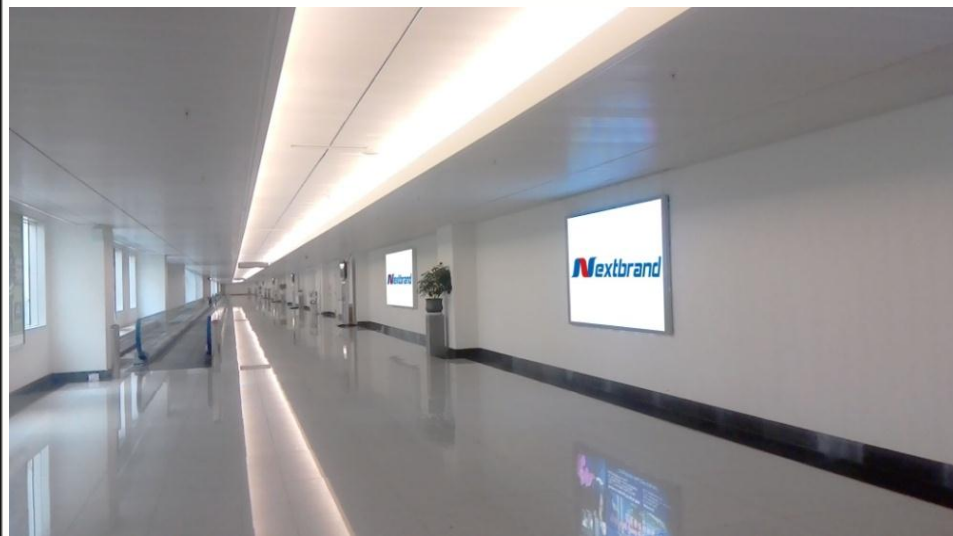

COLUMNS

Location: Escalators_ International Arrival

Location– Specifications – Quotes

Location:

Escalators_ International Arrival

Specifications:

Size: 1.4 m x 2.4 m
Form: Lightbox include one side
Number: 24 positions