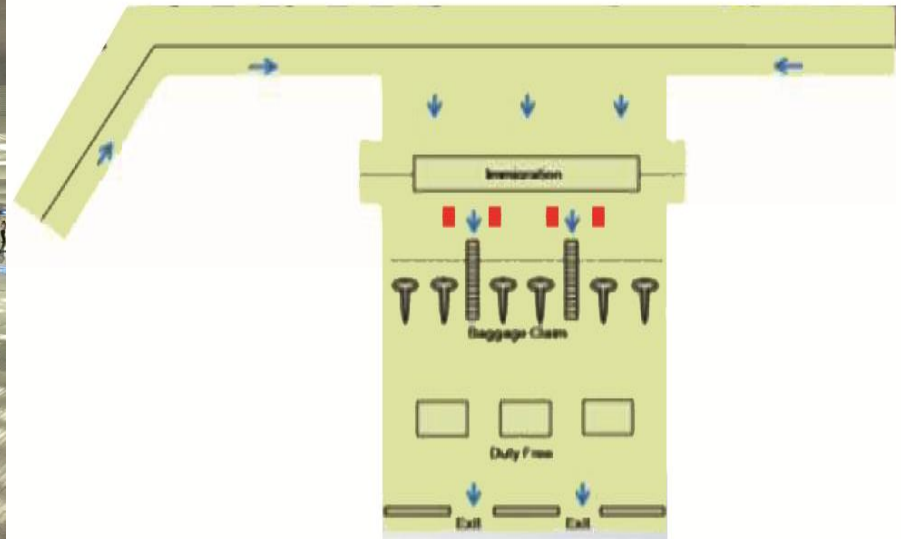

Location: Entry area_ International Arrival

Location– Specifications – Quotes

Location:

Entry area_ International Arrival

Specifications:

Size: 1.2 m x 2 m
Form: Decal in columns
Number: 04 columns

Quotes:

Communication fee: Contact

Production fee:
Contact

NEXTBRAND VIETNAM MEDIA JOINT STOCK COMPANY

Add: No 32, lane 167 Truong Dinh, Truong Dinh Ward, Hai Ba Trung District, Ha Noi City
Head Office: Room 602 - Cho Mo Plaza - No 459C Bach Mai - Hai Ba Trung District - Ha Noi
Tel: 04 6668 0000 | Email: info@nextbrand.com.vn | Website: www.nextbrand.com.vn

COLUMNS