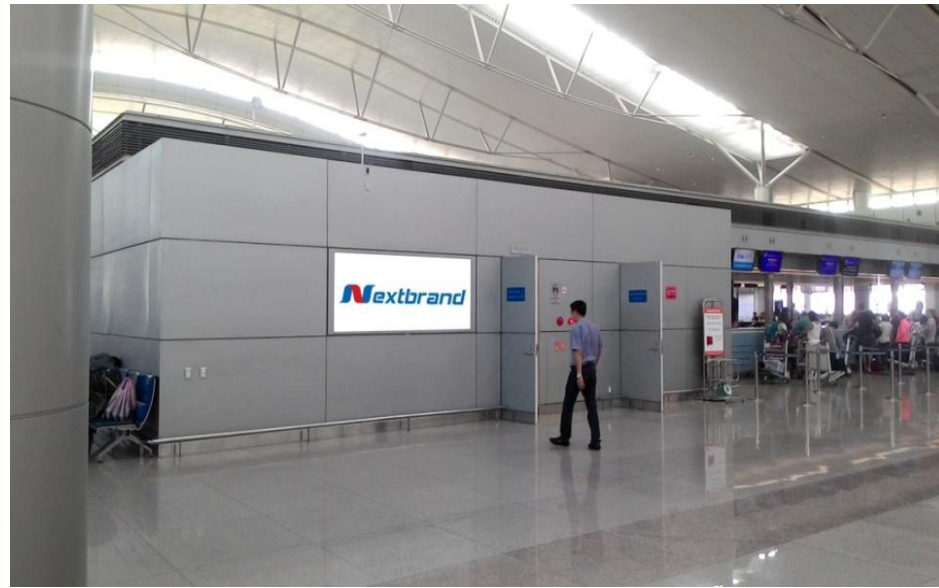

NEARBY E TO F CHECK-IN

Location: 2nd floor, Nearby area G to H_ International Travel

Location– Specifications – Quotes

Location:

2nd floor, Nearby area G to H_ International Travel

Specifications:

Size: 1,5m x 3,5m x 1 side
Form: Lightbox include one side
Number: 01 billboard