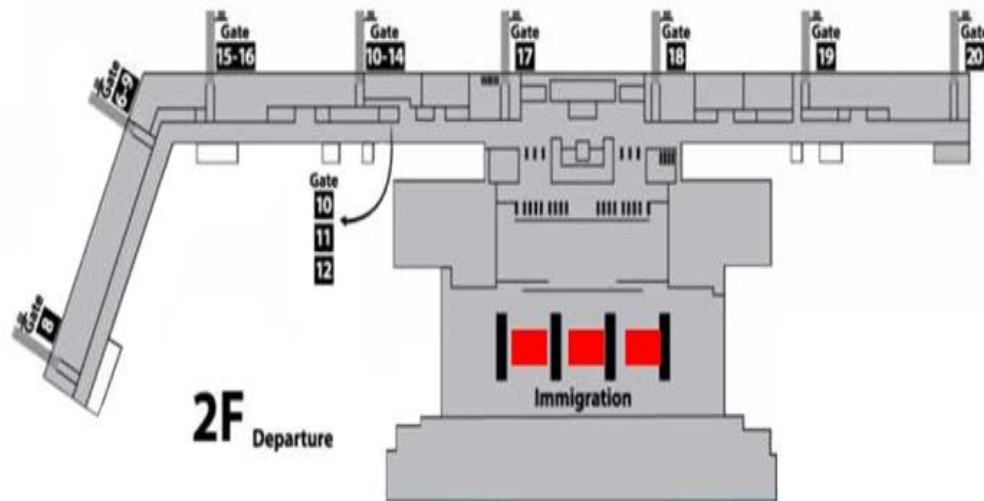

Now serving: 24/24

Production and business premises:

- Domestic Terminal: 32.098m²

- International Terminal: 79.391m²

Location: Check-in, International Travel

Location– Specifications – Quotes

Location:

Check-in, International Travel

Specifications:

Size: 2,4m x 7m x 1 side
Form: Paste Decal
Number: 01 billboard

Quotes:

Contact

CÔNG TY CỔ PHẦN TRUYỀN THÔNG NEXTBRAND VIỆT NAM

ĐC: Số 32, ngõ 167 Trương Định, Phường Trương Định, Quận Hai Bà Trưng, TP. Hà Nội
VPGD: P. 602 - TTTM Chợ Mơ - Số 459C Bạch Mai - Quận Hai Bà Trưng - Hà Nội
SĐT: 04 6668 0000 | Email: info@nextbrand.com.vn | Website: www.nextbrand.com.vn

CHECK-IN

Location: Baggage claim Area Ground Floor International Arrival

■ Location of Advertising

Location– Specifications – Quotes

Location:

Baggage claim Area
Ground Floor International
Arrival

Specifications:

VIP WAITING ROOM

Location: Vip Waiting Room – International Travel

Location– Specifications – Quotes

Location:

Vip Waiting Room –
International Travel

Specifications:

Size: 1,8m x 0,8m x 1 side
Form: Shelf for documents
Number: 01 shelf