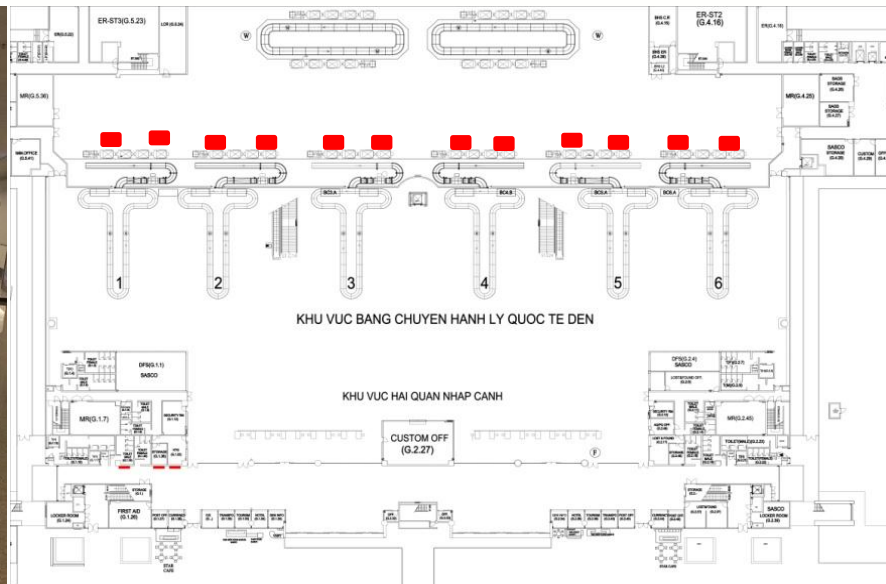

ENTRY AREA

Location: Escalators_ International Travel

Location– Specifications – Quotes

Location:

Escalators_ International Travel

Specifications:

Size: 1,4m x 1,8m x 1 side
Form: Hiflex canvas, no lights
Number: Many positions

Location: Escalators_ International Arrival

Location– Specifications – Quotes

Location:

Escalators_ International Arrival

Specifications:

Size: 1,4m x 1,8m x 1 side
Form: Hiflex canvas, no lights
Number: Many positions