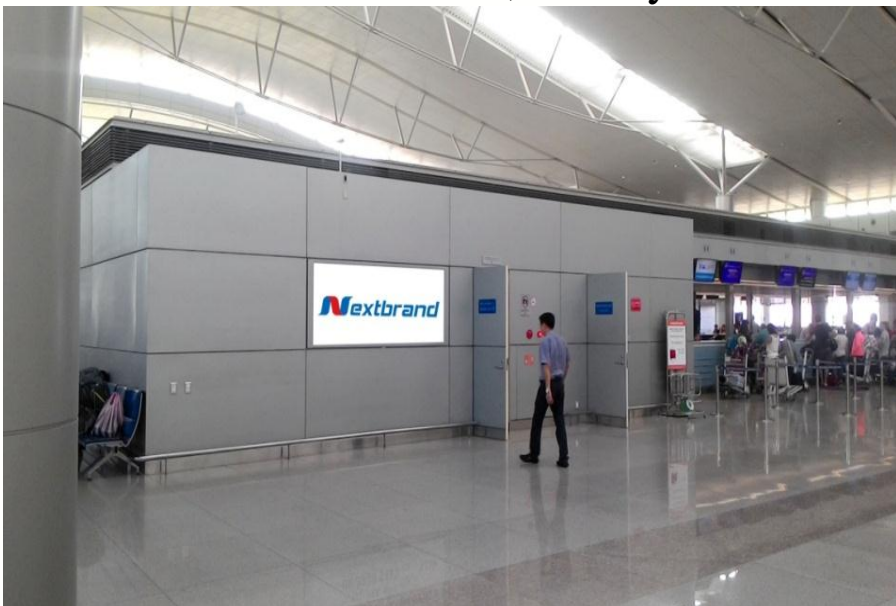

BEHIND A TO H (CHECK-IN)

Location: 2nd floor, Nearby area E to F_ International Travel

Location– Specifications – Quotes

Location:

2nd floor, Nearby area E to F_ International Travel

Specifications:

Size: 1m x 2,4m x 1 side
 Form: Lightbox include one side
 Number: 01 billboard