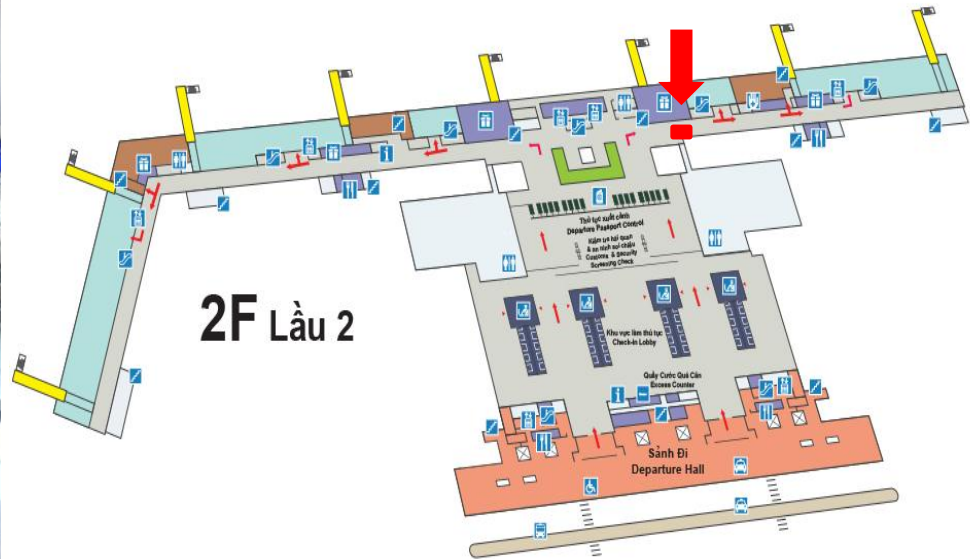

BEHIND A TO H (CHECK-IN)

Location: 2nd floor, Nearby area E to F_ International Travel

Location– Specifications – Quotes

Location:

2nd floor, Nearby area E to F_ International Travel

Specifications:

Size: 1m x 2,4m x 1 side
 Form: Lightbox include one side
 Number: 01 billboard

NEARBY E TO F CHECK-IN

Location: 2nd floor, Nearby area G to H_ International Travel

Location– Specifications – Quotes

Location:

2nd floor, Nearby area G to H_ International Travel

Specifications:

Size: 1,5m x 3,5m x 1 side
Form: Lightbox include one side
Number: 01 billboard

NEARBY G TO H, CHECK-IN

Location: Vip Waiting Room – International Travel

Location– Specifications – Quotes

Location:

Vip Waiting Room –
International Travel

Specifications:

Size: 1,5m x 4m x 1 side
Form: Billboard include one side
Number: 01 billboard

VIP WAITING ROOM

Location: Vip Waiting Room – International Travel

Location– Specifications – Quotes

Location:

Vip Waiting Room –
International Travel

Specifications:

Size: 1,8m x 0,8m x 1 side
Form: Shelf for documents
Number: 01 shelf