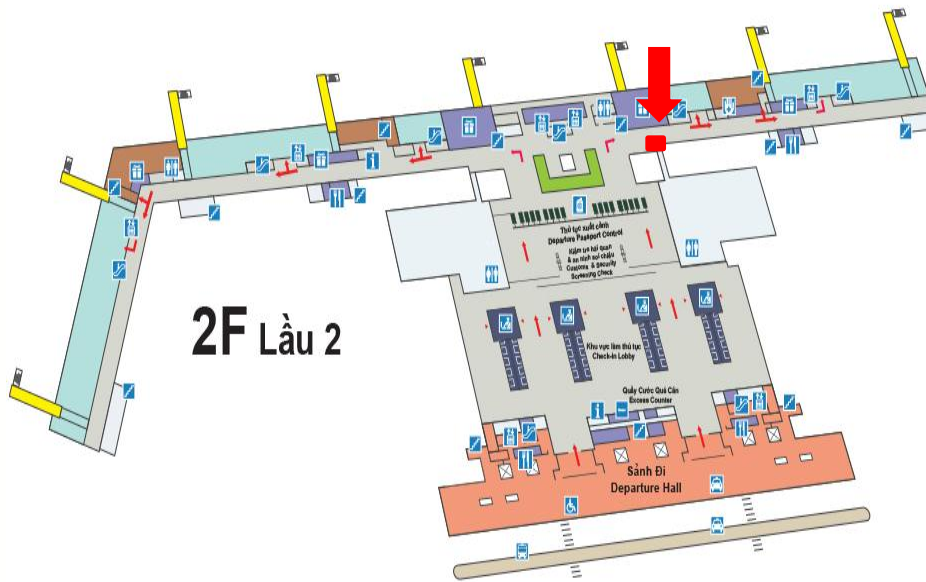

BEHIND A TO H (CHECK-IN)

Location: 2nd floor, Nearby area E to F_ International Travel

Location– Specifications – Quotes

Location:

2nd floor, Nearby area E to F_ International Travel

Specifications:

Size: 1m x 2,4m x 1 side
 Form: Lightbox include one side
 Number: 01 billboard

NEARBY E TO F CHECK-IN

Location: 2nd floor, Nearby area G to H_ International Travel

Location– Specifications – Quotes

Location:

2nd floor, Nearby area G to H_ International Travel

Specifications:

Size: 1,5m x 3,5m x 1 side
Form: Lightbox include one side
Number: 01 billboard

NEARBY G TO H, CHECK-IN

Location: Vip Waiting Room – International Travel

Location– Specifications – Quotes

Location:

Vip Waiting Room –
International Travel

Specifications:

Size: 1,5m x 4m x 1 side
Form: Billboard include one side
Number: 01 billboard

VIP WAITING ROOM

Location: Vip Waiting Room – International Travel

Location– Specifications – Quotes

Location:

Vip Waiting Room –
International Travel

Specifications:

Size: 1,8m x 0,8m x 1 side
Form: Shelf for documents
Number: 01 shelf