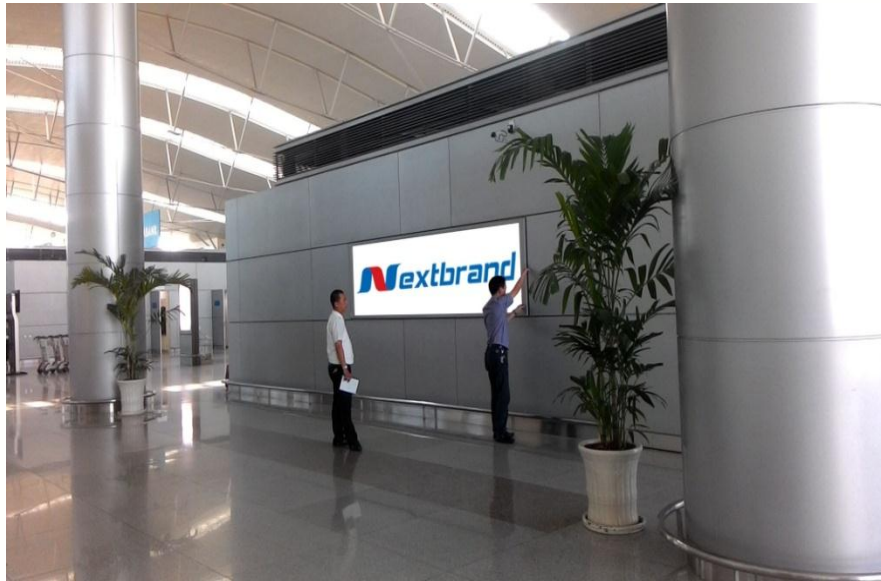

Location: 2nd floor, Behind A to H_ International Travel

Location– Specifications – Quotes

Location:

2nd floor, Behind A to H_
International Travel

Specifications:

Size: 1m x 4m x 1 side
Form: Lightbox include one side
Number: 04 billboards

Quotes:

Communication fee: Contact
Production fee: Contact

CÔNG TY CỔ PHẦN TRUYỀN THÔNG NEXTBRAND VIỆT NAM

ĐC: Số 32, ngõ 167 Trương Định, Phường Trương Định, Quận Hai Bà Trưng, TP. Hà Nội
VPGD: P. 602 - TTTM Chợ Mơ - Số 459C Bạch Mai - Quận Hai Bà Trưng - Hà Nội
SĐT: 04 6668 0000 | Email: info@nextbrand.com.vn | Website: www.nextbrand.com.vn

BEHIND A TO H (CHECK-IN)