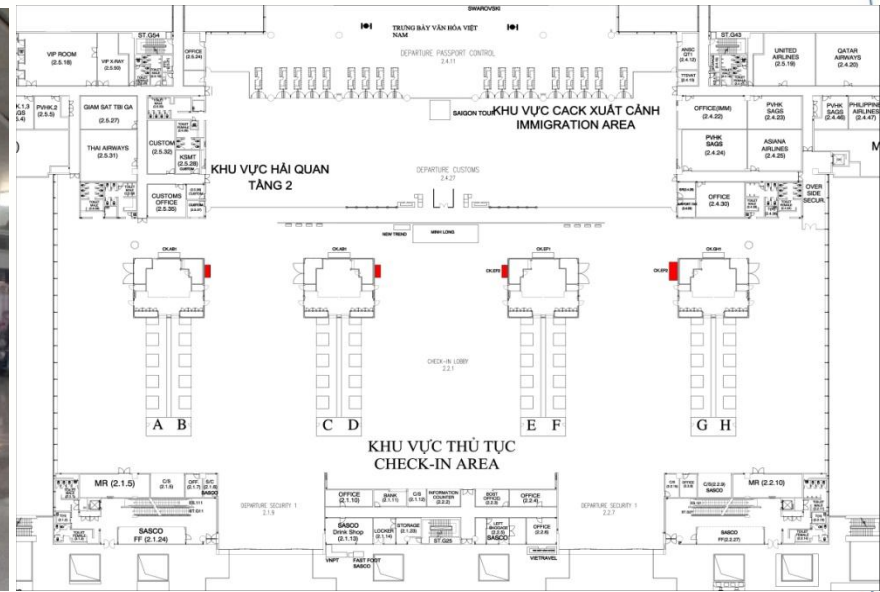

HALLWAY

Location: 2nd floor, Behind A to H_ International Travel

Location– Specifications – Quotes

Location:

2nd floor, Behind A to H_
International Travel

Specifications:

Size: 1m x 4m x 1 side
Form: Lightbox include one side
Number: 04 billboards

BEHIND A TO H (CHECK-IN)

Location: 2nd floor, Nearby area E to F_ International Travel

Location– Specifications – Quotes

Location:

2nd floor, Nearby area E to F_ International Travel

Specifications:

Size: 1m x 2,4m x 1 side
 Form: Lightbox include one side
 Number: 01 billboard

NEARBY E TO F CHECK-IN

Location: 2nd floor, Nearby area G to H_ International Travel

Location– Specifications – Quotes

Location:

2nd floor, Nearby area G to H_ International Travel

Specifications:

Size: 1,5m x 3,5m x 1 side
Form: Lightbox include one side
Number: 01 billboard

NEARBY G TO H, CHECK-IN

Location: Vip Waiting Room – International Travel

Location– Specifications – Quotes

Location:

Vip Waiting Room –
International Travel

Specifications:

Size: 1,5m x 4m x 1 side
Form: Billboard include one side
Number: 01 billboard