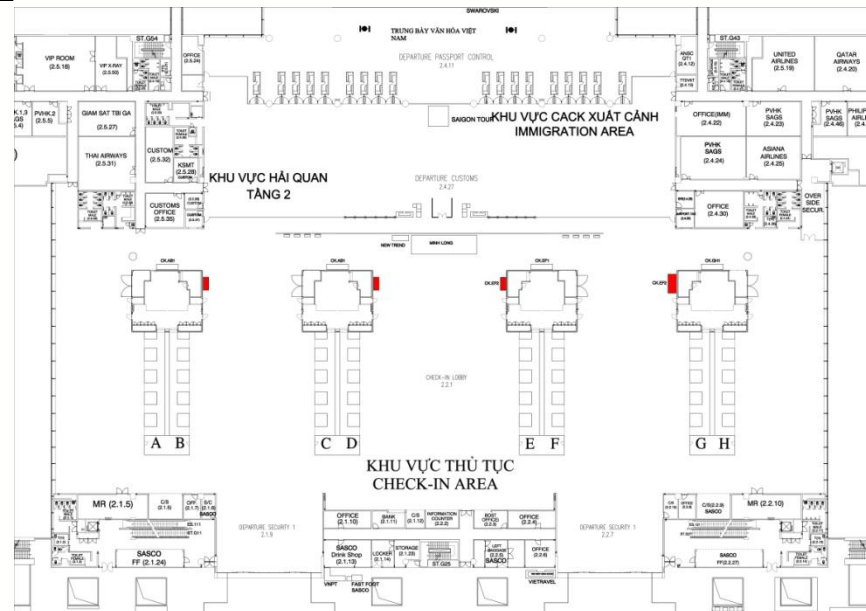

COLUMNS

Location: Escalators_ International Arrival

Location– Specifications – Quotes

Location:

Escalators_ International Arrival

Specifications:

Size: 1.4 m x 2.4 m
Form: Lightbox include one side
Number: 24 positions

HALLWAY

Location: 2nd floor, Behind A to H_ International Travel

Location– Specifications – Quotes

Location:

2nd floor, Behind A to H_
International Travel

Specifications:

Size: 1m x 4m x 1 side
Form: Lightbox include one side
Number: 04 billboards

BEHIND A TO H (CHECK-IN)

Location: 2nd floor, Nearby area E to F_ International Travel

Location– Specifications – Quotes

Location:

2nd floor, Nearby area E to F_ International Travel

Specifications:

Size: 1m x 2,4m x 1 side
 Form: Lightbox include one side
 Number: 01 billboard

NEARBY E TO F CHECK-IN

Location: 2nd floor, Nearby area G to H_ International Travel

Location– Specifications – Quotes

Location:

2nd floor, Nearby area G to H_ International Travel

Specifications:

Size: 1,5m x 3,5m x 1 side
Form: Lightbox include one side
Number: 01 billboard