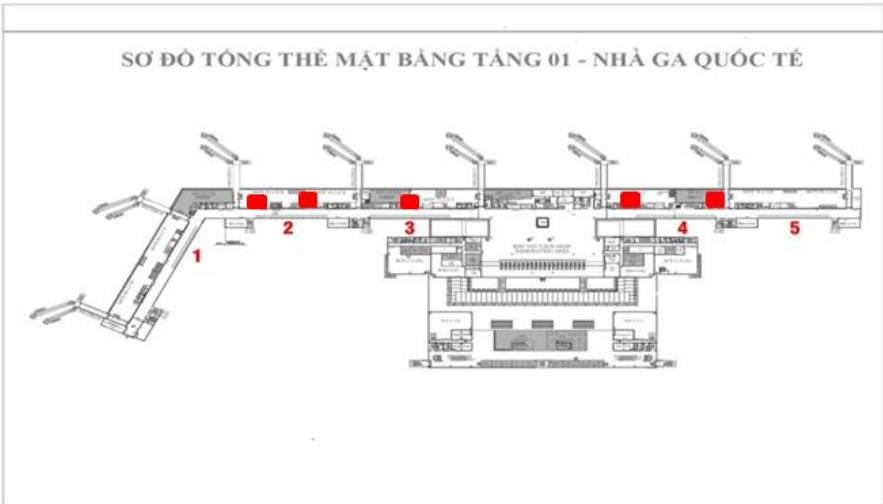

CHECK-IN

Location: Baggage claim Area Ground Floor International Arrival

■ Location of Advertising

Location– Specifications – Quotes

Location:

Baggage claim Area
Ground Floor International
Arrival

Specifications:

Size: 1,4m x 10,8m x 1 side
Form: Hiflex (No light)
Number: 01 billboard

Quotes:

Contact

CÔNG TY CỔ PHẦN TRUYỀN THÔNG NEXTBRAND VIỆT NAM

ĐC: Số 32, ngõ 167 Trương Định, Phường Trương Định, Quận Hai Bà Trưng, TP. Hà Nội
VPGD: P. 602 - TTTM Chợ Mơ - Số 459C Bạch Mai - Quận Hai Bà Trưng - Hà Nội
SĐT: 04 6668 0000 | Email: info@nextbrand.com.vn | Website: www.nextbrand.com.vn

ENTRY AREA

Location: Escalators_ International Travel

Location– Specifications – Quotes

Location:

Escalators_ International Travel

Specifications:

Size: 1,4m x 1,8m x 1 side
Form: Hiflex canvas, no lights
Number: Many positions

VIP WAITING ROOM

Location: Vip Waiting Room – International Travel

Location– Specifications – Quotes

Location:

Vip Waiting Room –
International Travel

Specifications:

Size: 1,8m x 0,8m x 1 side
Form: Shelf for documents
Number: 01 shelf