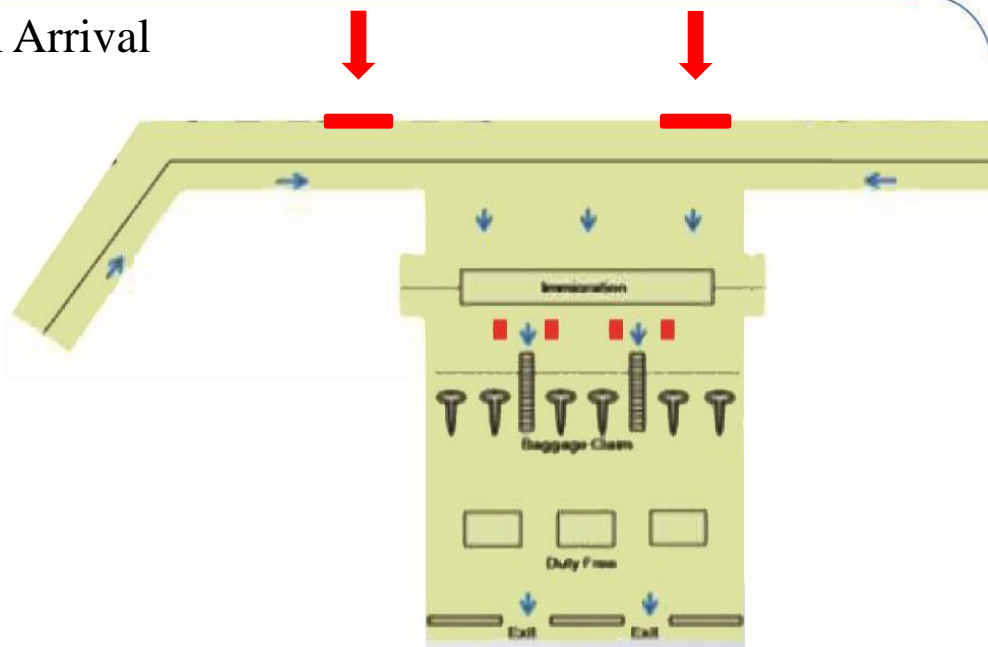

Location: Escalators_ International Arrival

Location– Specifications – Quotes

Location:

Escalators_ International Arrival

Specifications:

Size: 1,4m x 1,8m x 1 side
Form: Hiflex canvas, no lights
Number: Many positions

ESCALATORS

Location: Escalators_ International Arrival

Location– Specifications – Quotes

Location:

Escalators_ International Arrival

Specifications:

Size: High: 0.3m

Long: From 40m to 45m