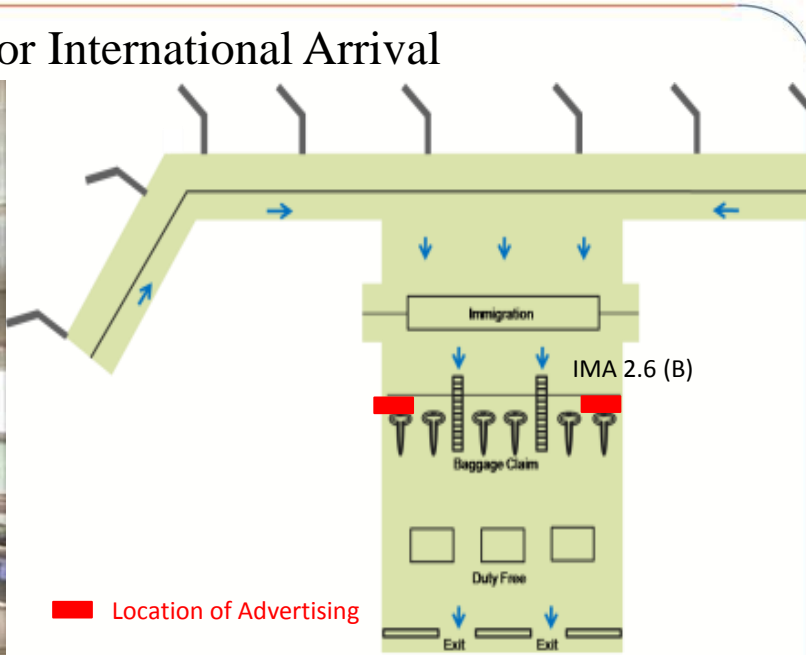

Now serving: 24/24

Production and business premises:

- Domestic Terminal: 32.098m²

- International Terminal: 79.391m²

Location: Check-in, International Travel

Location– Specifications – Quotes

Location:

Check-in, International Travel

Specifications:

Size: 2,4m x 7m x 1 side
Form: Paste Decal
Number: 01 billboard

Quotes:

Contact

CÔNG TY CỔ PHẦN TRUYỀN THÔNG NEXTBRAND VIỆT NAM

ĐC: Số 32, ngõ 167 Trương Định, Phường Trương Định, Quận Hai Bà Trưng, TP. Hà Nội
VPGD: P. 602 - TTTM Chợ Mơ - Số 459C Bạch Mai - Quận Hai Bà Trưng - Hà Nội
SĐT: 04 6668 0000 | Email: info@nextbrand.com.vn | Website: www.nextbrand.com.vn

CHECK-IN

Location: Baggage claim Area Ground Floor International Arrival

■ Location of Advertising

Location– Specifications – Quotes

Location:

Baggage claim Area
Ground Floor International
Arrival

Specifications:

ENTRY AREA

Location: Escalators_ International Travel

Location– Specifications – Quotes

Location:

Escalators_ International Travel

Specifications:

Size: 1,4m x 1,8m x 1 side
Form: Hiflex canvas, no lights
Number: Many positions