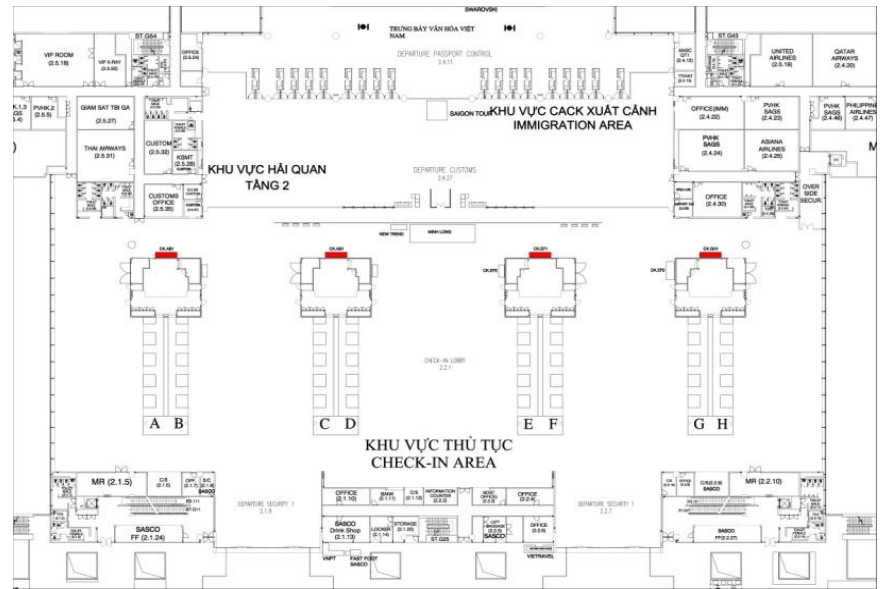

COLUMNS

Location: Escalators_ International Arrival

Location– Specifications – Quotes

Location:

Escalators_ International Arrival

Specifications:

Size: 1.4 m x 2.4 m
Form: Lightbox include one side
Number: 24 positions

HALLWAY

Location: 2nd floor, Behind A to H_ International Travel

Location– Specifications – Quotes

Location:

2nd floor, Behind A to H_
International Travel

Specifications:

Size: 1m x 4m x 1 side
Form: Lightbox include one side
Number: 04 billboards

BEHIND A TO H (CHECK-IN)

Location: 2nd floor, Nearby area E to F_ International Travel

Location– Specifications – Quotes

Location:

2nd floor, Nearby area E to F_ International Travel

Specifications:

Size: 1m x 2,4m x 1 side
 Form: Lightbox include one side
 Number: 01 billboard

VIP WAITING ROOM

Location: Vip Waiting Room – International Travel

Location– Specifications – Quotes

Location:

Vip Waiting Room –
International Travel

Specifications:

Size: 1,8m x 0,8m x 1 side
Form: Shelf for documents
Number: 01 shelf