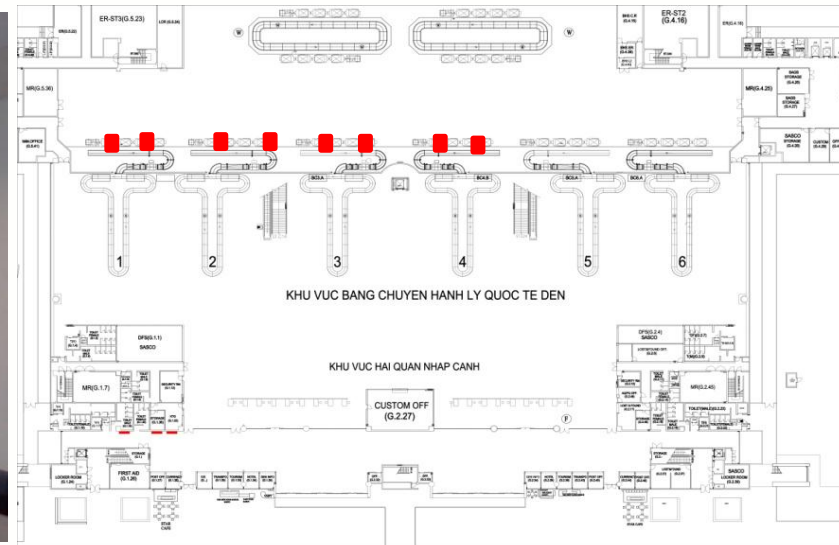

ESCALATORS

Location: Entry area_ International Arrival

Location– Specifications – Quotes

Location:

Entry area_ International Arrival

Specifications:

Size: 1.2 m x 2 m
Form: Decal in columns
Number: 04 columns

COLUMNS

Location: Escalators_ International Arrival

Location– Specifications – Quotes

Location:

Escalators_ International Arrival

Specifications:

Size: 1.4 m x 2.4 m
Form: Lightbox include one side
Number: 24 positions

HALLWAY

Location: 2nd floor, Behind A to H_ International Travel

Location– Specifications – Quotes

Location:

2nd floor, Behind A to H_
International Travel

Specifications:

Size: 1m x 4m x 1 side
Form: Lightbox include one side
Number: 04 billboards