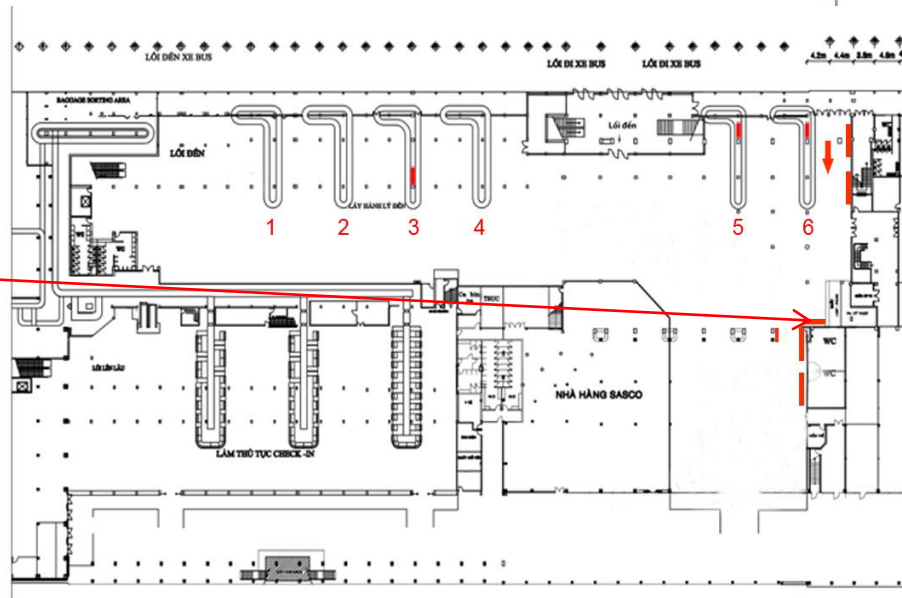

Time serving: 24/24

Production and business premises:

- **Domestic:** 32.098m²

- **International:** 79.391m²

LOCATION: Arrival Domestic

Location - Specifications - Quotes

LOCATION: DAR.84

The area facing the opposite of conveyor belt 06 station to domestic market, Tan Son Nhat International Airport. (Entrance to window 03)

SPECIFICATIONS:

Size: 6,0mR * 1,8mC * 1 side

Form: Advertising images printed on high quality hiflex canvas, illuminated by LED light.

Number: 01 billboard

QUOTES:

- **Communication fee:** Contact
- **Image change fee:** Contact