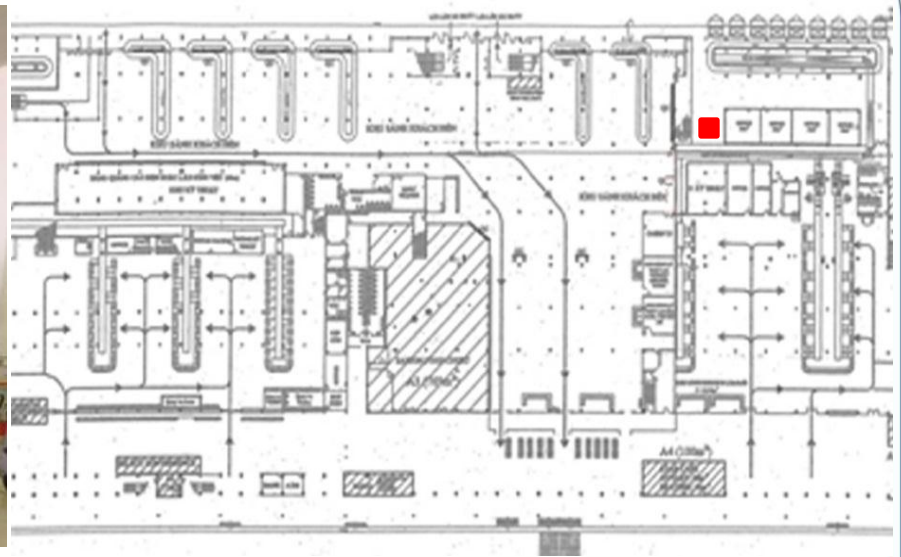

ARRIVAL DOMESTIC

LOCATION: Baggage claim are – Arrivals Domestic

Location - Specifications - Quotes

LOCATION:

Baggage claim are – Arrivals Domestic

SPECIFICATIONS:

Number: 01 billboard
Size: 5m x 1.8m x one side
Form: Billboard include one side