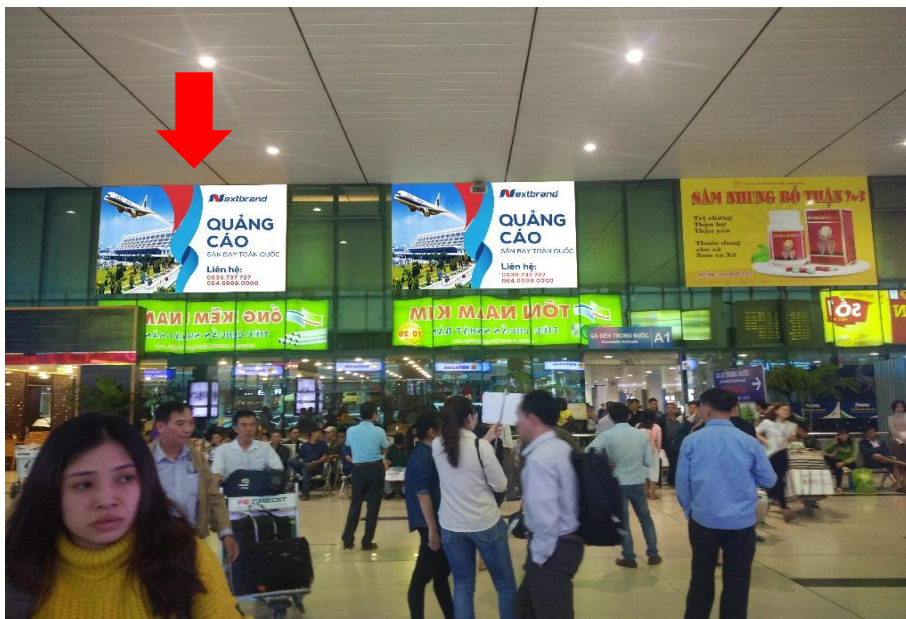

LOCATION: Public area – Domestic Arrival

Location - Specifications - Quotes

LOCATION:

Public area – Domestic Arrival

SPECIFICATIONS:

Number: 01 billboard
Size: 2,6 m x 4 m x 1 side
Form: Decal

QUOTES:

Communication fee: Contact

NEXTBRAND VIETNAM MEDIA JOINT STOCK COMPANY

Add: No 32, lane 167 Truong Dinh, Truong Dinh Ward, Hai Ba Trung District, Ha Noi City
Head Office: Room 602 - Cho Mo Plaza - No 459C Bach Mai - Hai Ba Trung District - Ha Noi
Tel: 04 6668 0000 | Email: info@nextbrand.com.vn | Website: www.nextbrand.com.vn

DOMESTIC ARRIVAL