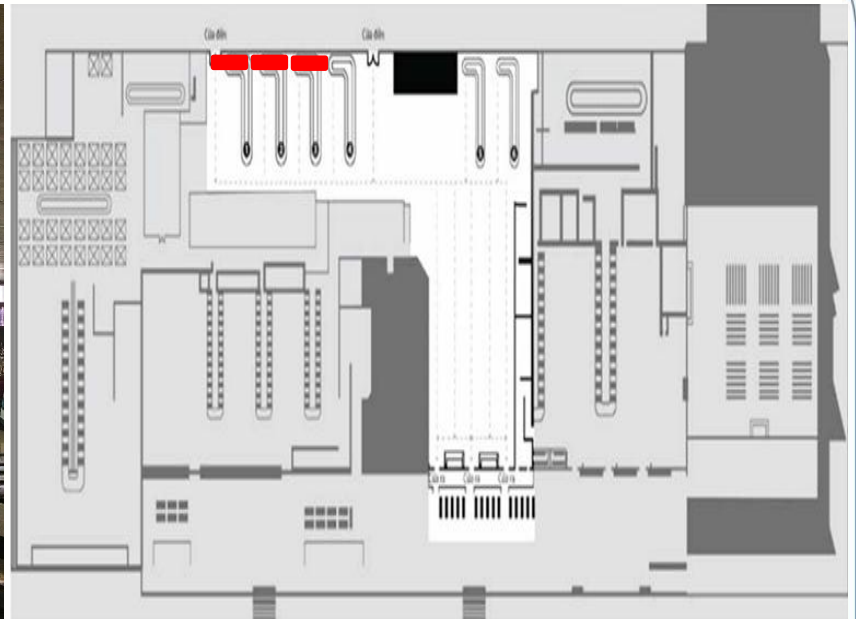

TRAVEL DOMESTIC

LOCATION: Waiting Room to boarding (Exit gate No 11, 12, 13, 14)

Location - Specifications - Quotes

LOCATION:

Waiting Room to boarding (Exit gate No 11, 12, 13, 14)

SPECIFICATIONS:

Number: 01 billboard
Size: 2m x 3m x one side
Form: Billboard include one side

BAGGAGE CLAIM

LOCATION: Baggage claim Vietnam Airlines No.1C, 2C and 3C

Location - Specifications - Quotes

LOCATION:

Baggage claim Vietnam Airlines No.1C, 2C and 3C

SPECIFICATIONS:

Number: 03 billboards
Size: 1,2m x 4m x one side
Form: Billboard include one side