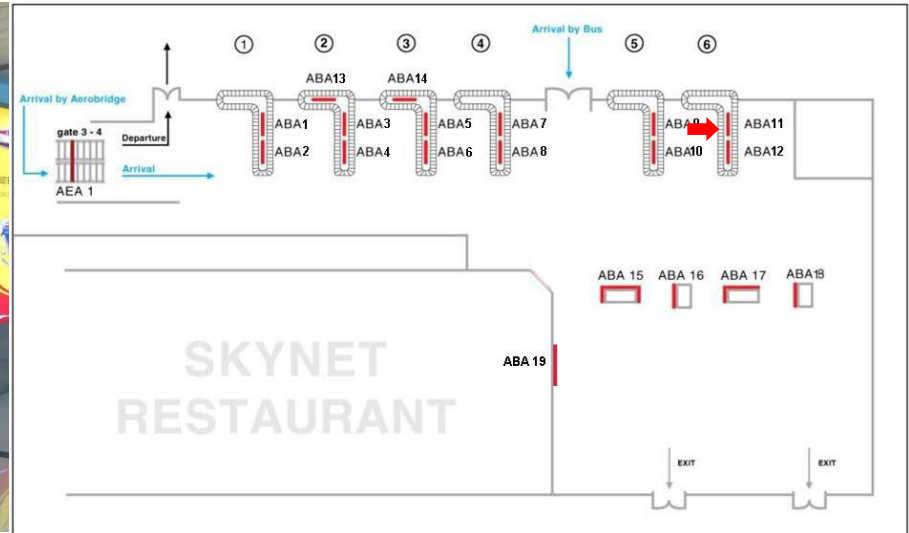

BAGGAGE CLAIM

LOCATION: Baggage claim Vietnam Airlines No.1C, 2C and 3C

Location - Specifications - Quotes

LOCATION:

Baggage claim Vietnam Airlines No.1C, 2C and 3C

SPECIFICATIONS:

Number: 03 billboards
Size: 1,2m x 4m x one side
Form: Billboard include one side

BAGGAGE CLAIM

LOCATION: Exit – Arrival Domestic

Location - Specifications - Quotes

LOCATION:

Exit – Arrival Domestic

SPECIFICATIONS:

Number: 01 billboard
 Size: 1,8m x 2,1m x one side
 Form: Billboard include one side