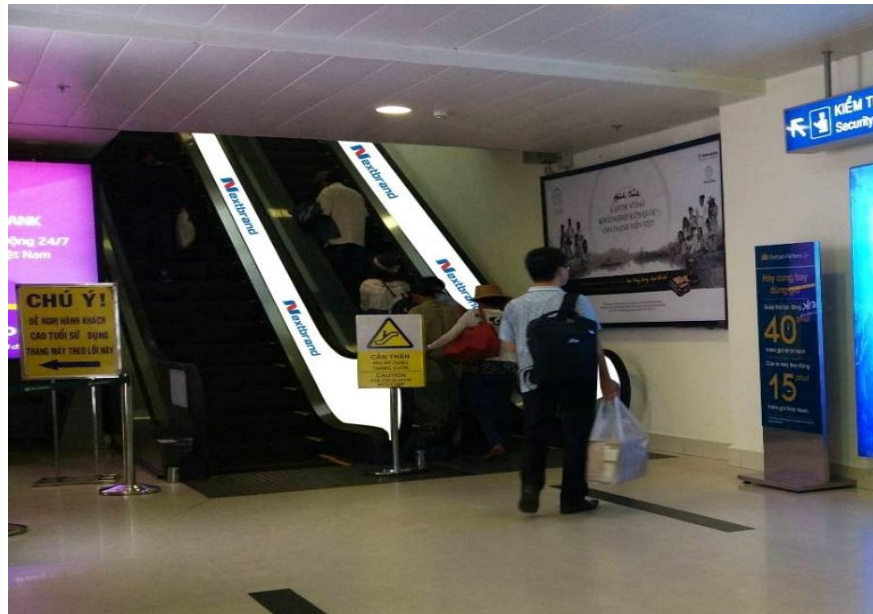

DOMESTIC ARRIVAL

LOCATION: Escalator - entrance to the security check Vietnam Airlines – Domestic travel

Location - Specifications - Quotes

LOCATION:

Escalator - entrance to the security check Vietnam Airlines – Domestic travel

TRAVEL DOMESTIC

LOCATION: Escalator - entrance to the security check Vietnam Airlines – Domestic travel

Location - Specifications - Quotes

LOCATION:

Escalator - entrance to the security check Vietnam Airlines – Domestic travel