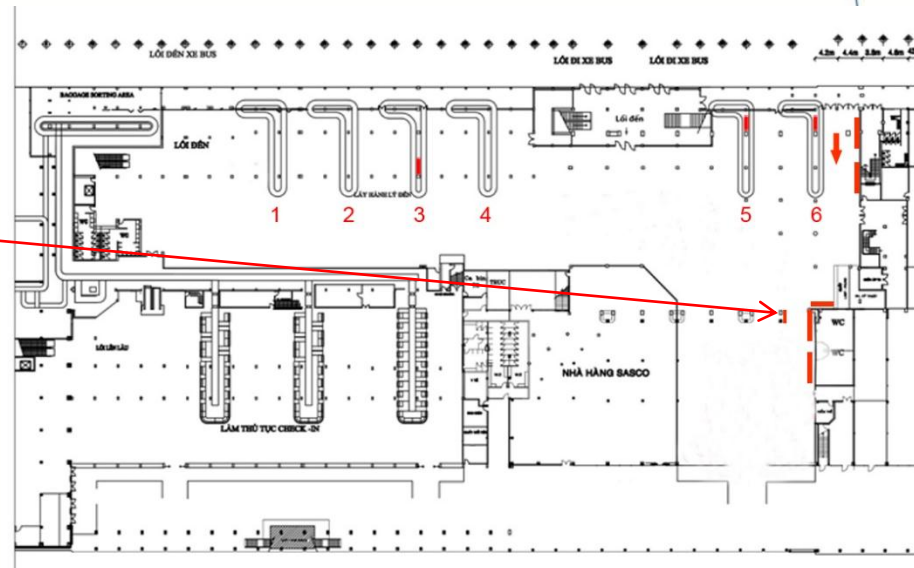

Time serving: 24/24

Production and business premises:

- **Domestic:** 32.098m²

- **International:** 79.391m²

LOCATION: Arrival Domestic

Location - Specifications - Quotes

LOCATION: DAR.84

The area facing the opposite of conveyor belt 06 station to domestic market, Tan Son Nhat International Airport. (Entrance to window 03)

SPECIFICATIONS:

Size: 6,0mR * 1,8mC * 1 side

Form: Advertising images printed on high quality hiflex canvas, illuminated by LED light.

Number: 01 billboard

QUOTES:

- **Communication fee:** Contact
- **Image change fee:** Contact

LOCATION: ARRIVAL DOMESTIC

Location - Specifications - Quotes

LOCATION: DAR.26

Billboard lightbox the exit to the domestic terminal, Tan Son Nhat International Airport.

SPECIFICATIONS:

Number: 01 billboard