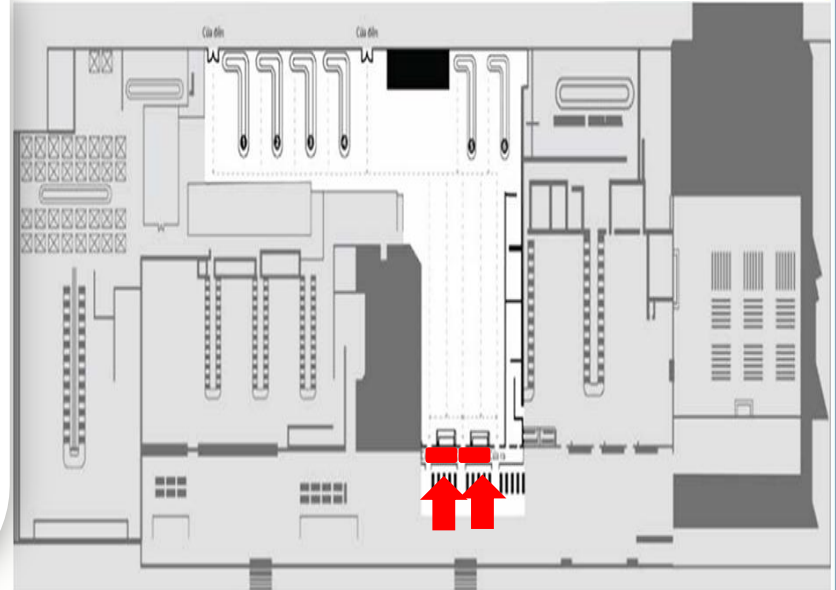

TRAVEL DOMESTIC

LOCATION: Escalator - entrance to the security check Vietnam Airlines – Domestic travel

Location - Specifications - Quotes

LOCATION:

Escalator - entrance to the security check Vietnam Airlines – Domestic travel

SPECIFICATIONS:

Number: 02 maquettes
 Size: 0.62m x 10m (length) x 01 side
 Form: Decal

QUOTES:

Communication fee: Contact
 Production fee: Contact

NEXTBRAND VIETNAM MEDIA JOINT STOCK COMPANY

Add: No 32, lane 167 Truong Dinh, Truong Dinh Ward, Hai Ba Trung District, Ha Noi City
 Head Office: Room 602 - Cho Mo Plaza - No 459C Bach Mai - Hai Ba Trung District - Ha Noi
 Tel: 04 6668 0000 | Email: info@nextbrand.com.vn | Website: www.nextbrand.com.vn

LOCATION: Check-in area – Vietjet Air

Location - Specifications - Quotes

LOCATION:

Check-in area – Vietjet Air

SPECIFICATIONS:

Number: 02 Stickers

Size: 6m x 3,4m x 1 side

Form: Decal paste on glass