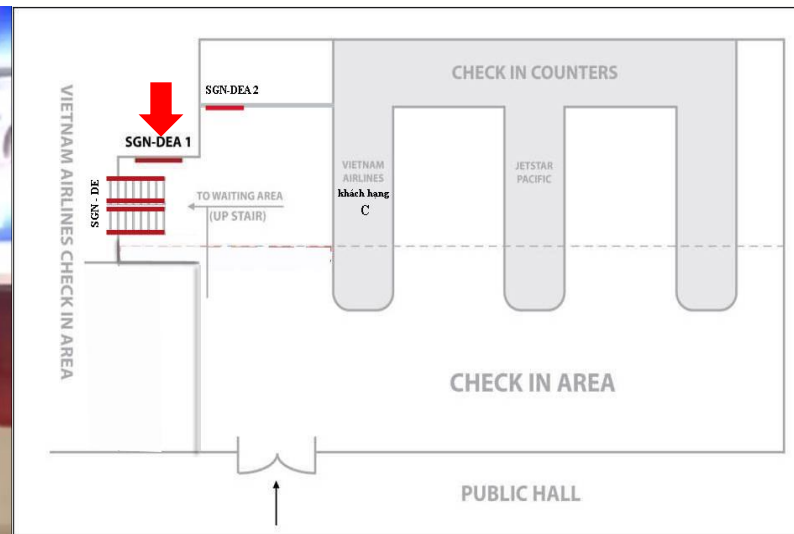

ACCESS TO SECURITY SHOWS FOR VIP GUESTS

LOCATION: Public area – Domestic Arrival

Location - Specifications - Quotes

LOCATION:

Public area – Domestic Arrival

SPECIFICATIONS:

Number: 01 billboard
Size: 2,6 m x 4 m x 1 side
Form: Decal

DOMESTIC ARRIVAL

LOCATION: Public area – Domestic Arrival

Location - Specifications - Quotes

LOCATION:

Public area – Domestic Arrival

SPECIFICATIONS:

Number: 01 billboard

Size: 2,6 m x 4 m x 1 side

DOMESTIC ARRIVAL

LOCATION: Escalator - entrance to the security check Vietnam Airlines – Domestic travel

Location - Specifications - Quotes

LOCATION:

Escalator - entrance to the security check Vietnam Airlines – Domestic travel

TRAVEL DOMESTIC

LOCATION: Escalator - entrance to the security check Vietnam Airlines – Domestic travel

Location - Specifications - Quotes

LOCATION:

Escalator - entrance to the security check Vietnam Airlines – Domestic travel