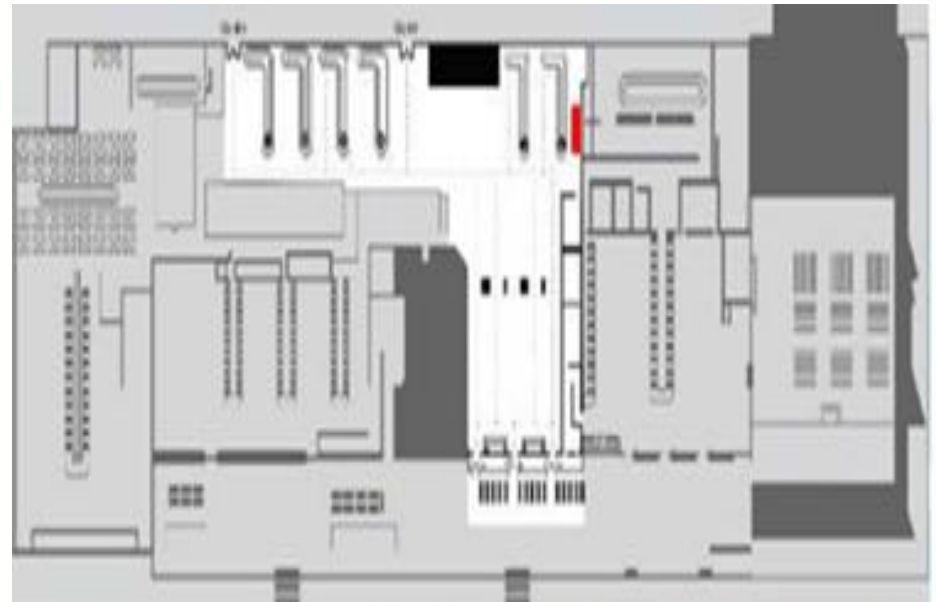

EXIT – ARRIVALS DOMESTIC

LOCATION: Baggage claim are – Arrivals Domestic

Location - Specifications - Quotes

LOCATION:

Baggage claim are – Arrivals Domestic

SPECIFICATIONS:

Number: 02 billboards
Size: 5m x 1.8m x one side
Form: Billboard include one side