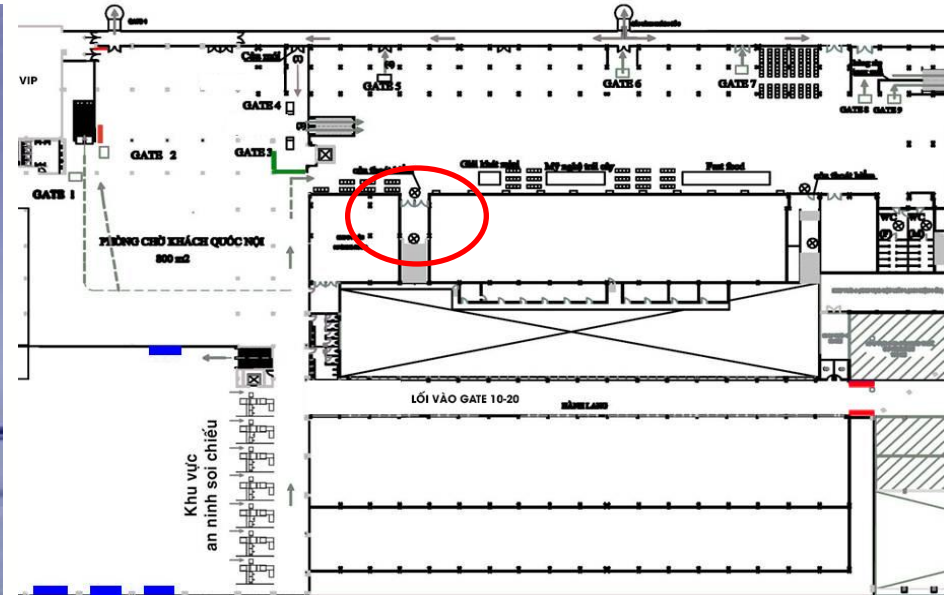

LOCATION: ARRIVAL DOMESTIC

Location - Specifications - Quotes

LOCATION: DAR.26

Billboard lightbox the exit to the domestic terminal, Tan Son Nhat International Airport.

SPECIFICATIONS:

Number: 01 billboard

Size: 2,2mR * 1,8mC * 2 sides

Form: Advertising images printed on high quality hiflex canvas, illuminated by LED light.

QUOTES:

Communication fee: Contact

CÔNG TY CỔ PHẦN TRUYỀN THÔNG NEXTBRAND VIỆT NAM

ĐC: Số 32, ngõ 167 Trương Định, Phường Trương Định, Quận Hai Bà Trưng, TP. Hà Nội
 VPGD: P. 602 - TTMM Chợ Mơ - Số 459C Bạch Mai - Quận Hai Bà Trưng - Hà Nội
 SĐT: 04 6668 0000 | Email: info@nextbrand.com.vn | Website: www.nextbrand.com.vn

ARRIVAL DOMESTIC

LOCATION: ACCESS TO SECURITY SHOWS FOR VIP GUESTS

Location - Specifications - Quotes

LOCATION:

Entrance for business class passengers, VIPs, internal passengers, domestic terminal, Tan Son Nhat airport