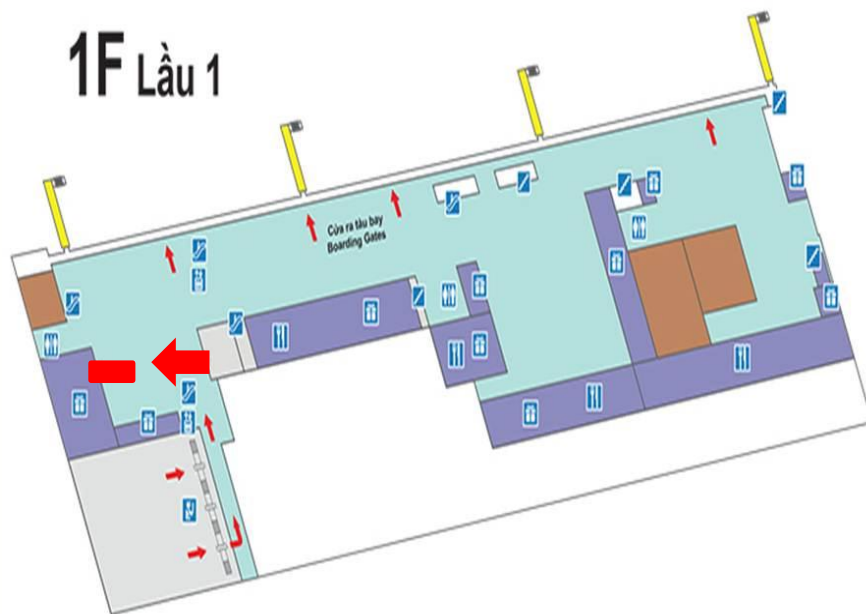

LOCATION: Check-in area – Vietjet Air

Location - Specifications - Quotes

LOCATION:

Check-in area – Vietjet Air

SPECIFICATIONS:

Number: 02 Stickers

Size: 6m x 3,4m x 1 side

Form: Decal paste on glass

LOCATION: VIP Waiting Room (near exit gate 1- 4) – Domestic Travell

Location - Specifications - Quotes

LOCATION:

VIP Waiting Room (near exit gate 1- 4) – Domestic Travell

SPECIFICATIONS:

Number: 01 billboard
Size: 1,5m x 4m x 1 side
Form: Billboard include one side