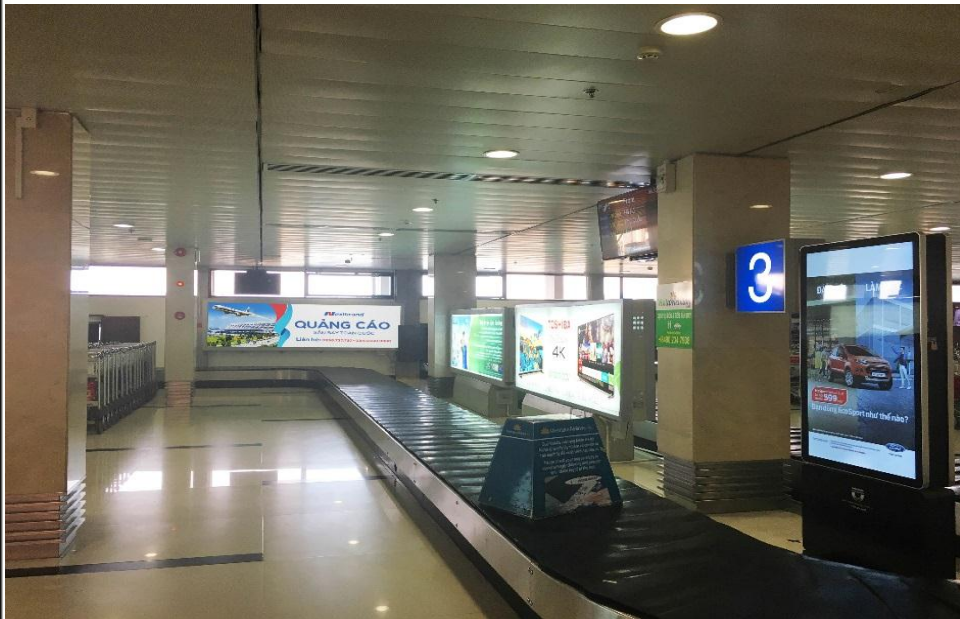

BAGGAGE CLAIM

LOCATION: Baggage claim Vietnam Airlines No.1C, 2C and 3C

Location - Specifications - Quotes

LOCATION:

Baggage claim Vietnam Airlines No.1C, 2C and 3C

SPECIFICATIONS:

Number: 03 billboards
Size: 1,2m x 4m x one side
Form: Billboard include one side