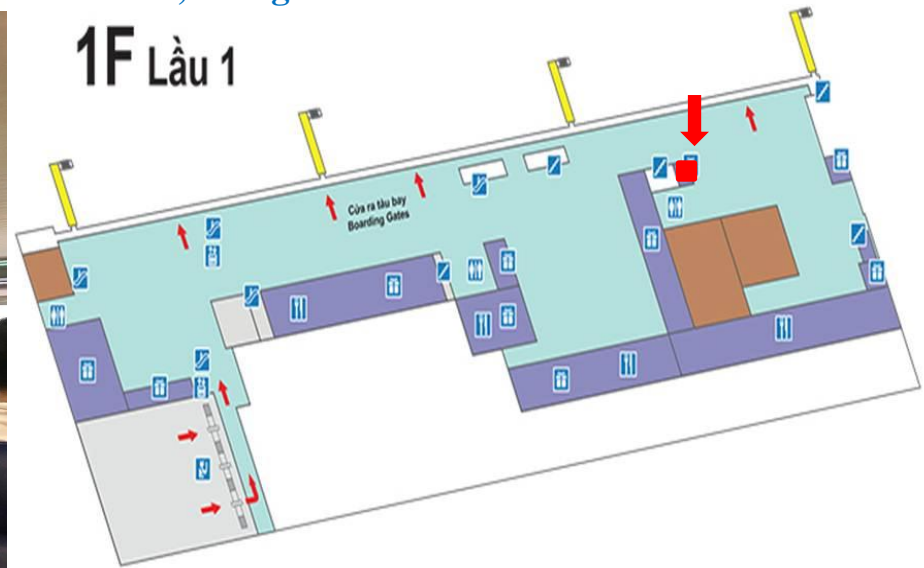

LOCATION: VIP Waiting Room (near exit gate 1- 4) – Domestic Travell

Location - Specifications - Quotes

LOCATION:

VIP Waiting Room (near exit gate 1- 4) – Domestic Travell

SPECIFICATIONS:

Number: 01 billboard
Size: 1,5m x 4m x 1 side
Form: Billboard include one side

TRAVEL DOMESTIC

LOCATION: Waiting Room of Vietjet Air, Domestic Travell, Exit gate number from 16 to 20

Location - Specifications - Quotes

LOCATION:

Waiting Room of Vietjet Air, Domestic Travell, Exit gate number from 16 to 20