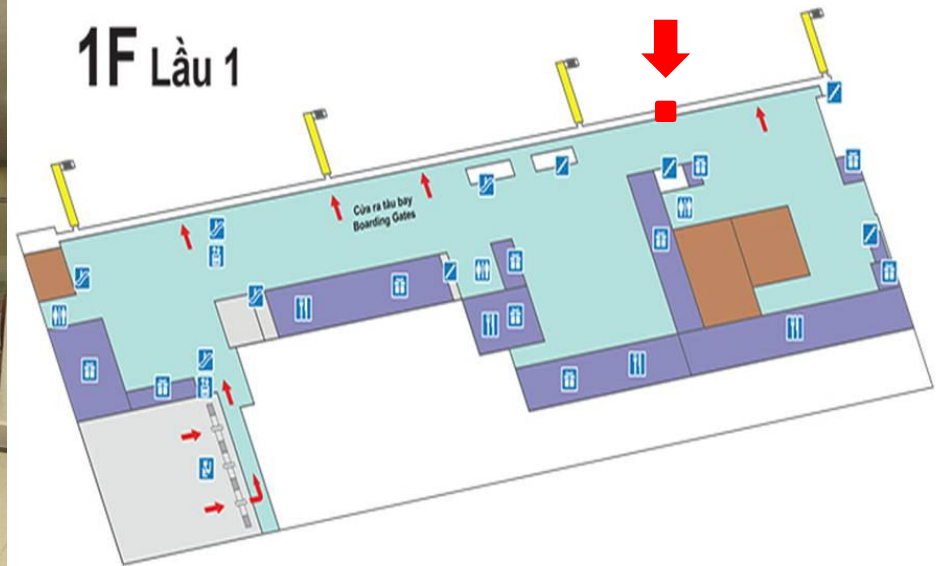

LOCATION: VIP Waiting Room (near exit gate 1- 4) – Domestic Travell

Location - Specifications - Quotes

LOCATION:

VIP Waiting Room (near exit gate 1- 4) – Domestic Travell

SPECIFICATIONS:

Number: 01 billboard
Size: 1,5m x 4m x 1 side
Form: Billboard include one side

TRAVEL DOMESTIC

LOCATION: Waiting Room of Vietjet Air, Domestic Travell, Exit gate number from 16 to 20

Location - Specifications - Quotes

LOCATION:

Waiting Room of Vietjet Air, Domestic Travell, Exit gate number from 16 to 20

SPECIFICATIONS:

Number: 01 billboard
Size: 1,5m x 4m x 1 side
Form: Billboard include one side

QUOTES:

Communication fee: Contact

NEXTBRAND VIETNAM MEDIA JOINT STOCK COMPANY

Add: No 32, lane 167 Truong Dinh, Truong Dinh Ward, Hai Ba Trung District, Ha Noi City
Head Office: Room 602 - Cho Mo Plaza - No 459C Bach Mai - Hai Ba Trung District - Ha Noi
Tel: 04 6668 0000 | Email: info@nextbrand.com.vn | Website: www.nextbrand.com.vn

TRAVEL DOMESTIC

LOCATION: Waiting Room to boarding (Exit gate No 11, 12, 13, 14)

Location - Specifications - Quotes

LOCATION:

Waiting Room to boarding (Exit gate No 11, 12, 13, 14)

SPECIFICATIONS:

Number: 01 billboard
Size: 2m x 3m x one side
Form: Billboard include one side