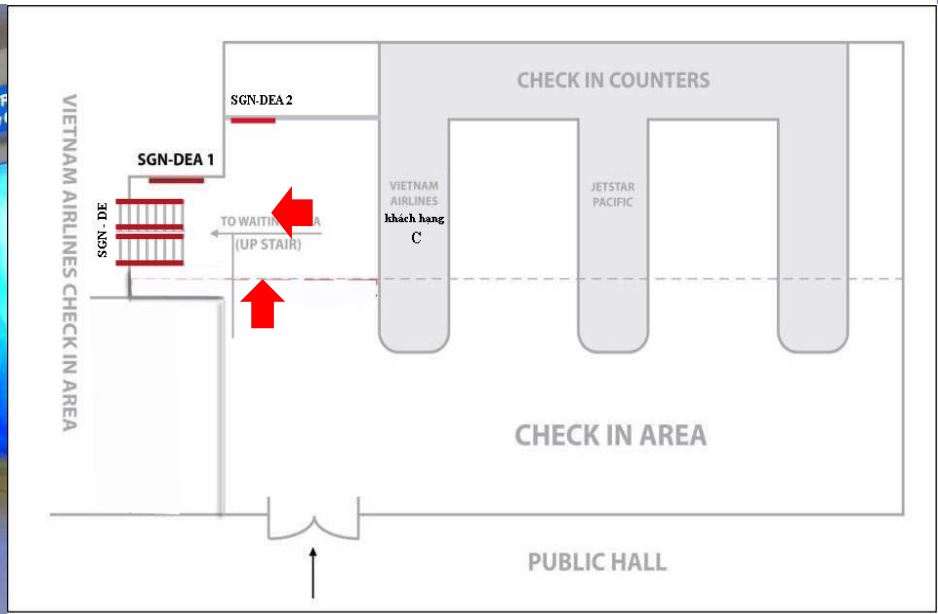

DOMESTIC ARRIVAL

LOCATION: Public area – Domestic Arrival

Location - Specifications - Quotes

LOCATION:

Public area – Domestic Arrival

SPECIFICATIONS:

Number: 01 billboard

Size: 2,6 m x 4 m x 1 side

DOMESTIC ARRIVAL

LOCATION: Escalator - entrance to the security check Vietnam Airlines – Domestic travel

Location - Specifications - Quotes

LOCATION:

Escalator - entrance to the security check Vietnam Airlines – Domestic travel

SPECIFICATIONS:

Number: 01 billboard
 Size: 1,5m x 4m x 1 side
 Form: Billboard include one side

QUOTES:

Communication fee: Contact

NEXTBRAND VIETNAM MEDIA JOINT STOCK COMPANY

Add: No 32, lane 167 Truong Dinh, Truong Dinh Ward, Hai Ba Trung District, Ha Noi City
 Head Office: Room 602 - Cho Mo Plaza - No 459C Bach Mai - Hai Ba Trung District - Ha Noi
 Tel: 04 6668 0000 | Email: info@nextbrand.com.vn | Website: www.nextbrand.com.vn

TRAVEL DOMESTIC

LOCATION: Escalator - entrance to the security check Vietnam Airlines – Domestic travel

Location - Specifications - Quotes

LOCATION:

Escalator - entrance to the security check Vietnam Airlines – Domestic travel