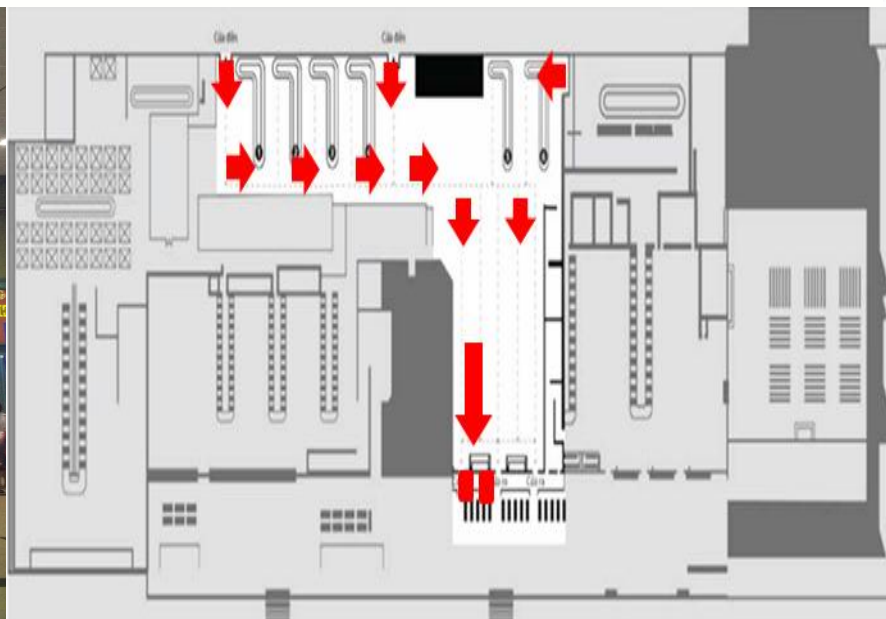

ARRIVAL DOMESTIC

LOCATION: ACCESS TO SECURITY SHOWS FOR VIP GUESTS

Location - Specifications - Quotes

LOCATION:

Entrance for business class passengers, VIPs, internal passengers, domestic terminal, Tan Son Nhat airport

SPECIFICATIONS:

Number: 02 billboards

Size: 4,0mR * 1,8mC * 1 side

Form: Advertising images printed on high quality hiflex canvas, illuminated by LED light.

QUOTES:

- **Communication fee:** Contact

CÔNG TY CỔ PHẦN TRUYỀN THÔNG NEXTBRAND VIỆT NAM

ACCESS TO SECURITY SHOWS FOR VIP GUESTS

LOCATION: Public area – Domestic Arrival

Location - Specifications - Quotes

LOCATION:

Public area – Domestic Arrival

SPECIFICATIONS:

Number: 01 billboard
Size: 2,6 m x 4 m x 1 side
Form: Decal