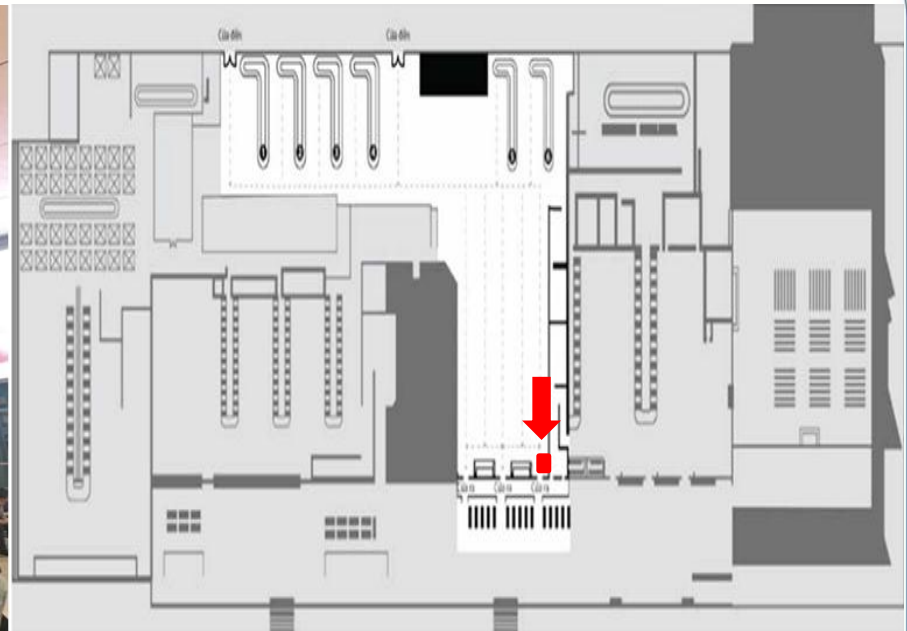

ACCESS TO SECURITY SHOWS FOR VIP GUESTS

LOCATION: Public area – Domestic Arrival

Location - Specifications - Quotes

LOCATION:

Public area – Domestic Arrival

SPECIFICATIONS:

Number: 01 billboard
Size: 2,6 m x 4 m x 1 side
Form: Decal

DOMESTIC ARRIVAL

LOCATION: Public area – Domestic Arrival

Location - Specifications - Quotes

LOCATION:

Public area – Domestic Arrival

SPECIFICATIONS:

Number: 01 billboard

Size: 2,6 m x 4 m x 1 side