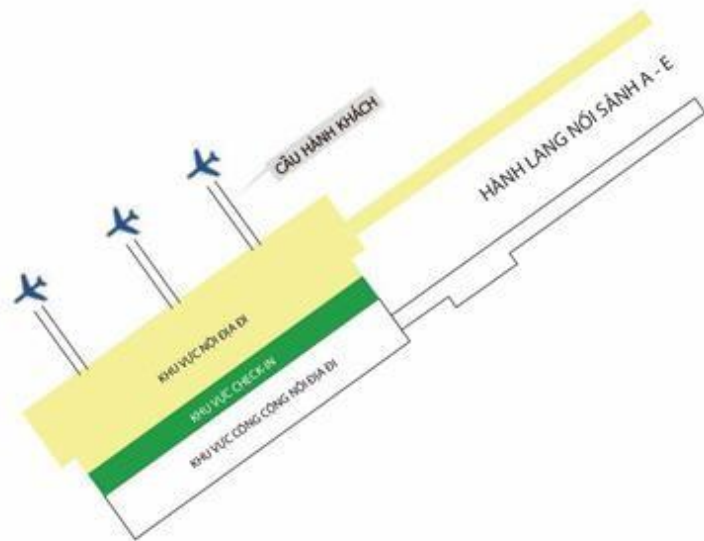

SƠ ĐỒ MẶT BẰNG TẦNG 2 NHÀ GA HÀNH KHÁCH T1 NỘI BÀI

NEXTBRAND VIETNAM MEDIA JOINT STOCK COMPANY

Add: No 32, lane 167 Truong Dinh, Truong Dinh Ward, Hai Ba Trung District, Ha Noi City
Head Office: Room 602 - Cho Mo Plaza - No 459C Bach Mai - Hai Ba Trung District - Ha Noi
Tel: 04 6668 0000 | Email: info@nextbrand.com.vn | Website: www.nextbrand.com.vn

**Overall ground T1 station:
2nd Floor**