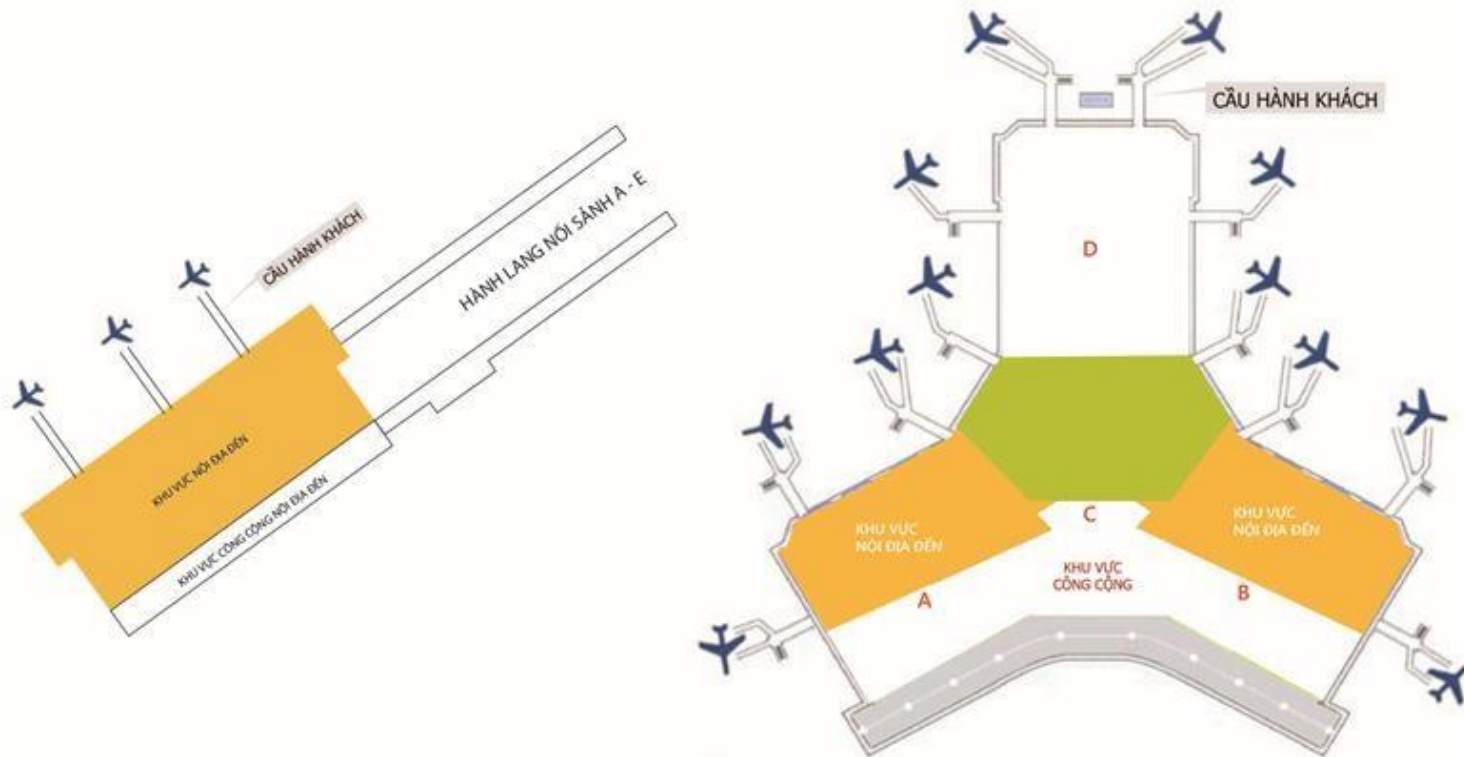

SƠ ĐỒ MẶT BẰNG TẦNG 1 NHÀ GA HÀNH KHÁCH T1 NỘI BÀI

NEXTBRAND VIETNAM MEDIA JOINT STOCK COMPANY

Add: No 32, lane 167 Truong Dinh, Truong Dinh Ward, Hai Ba Trung District, Ha Noi City
Head Office: Room 602 - Cho Mo Plaza - No 459C Bach Mai - Hai Ba Trung District - Ha Noi
Tel: 04 6668 0000 | Email: info@nextbrand.com.vn | Website: www.nextbrand.com.vn

**Overall ground T1 station:
1st Floor**