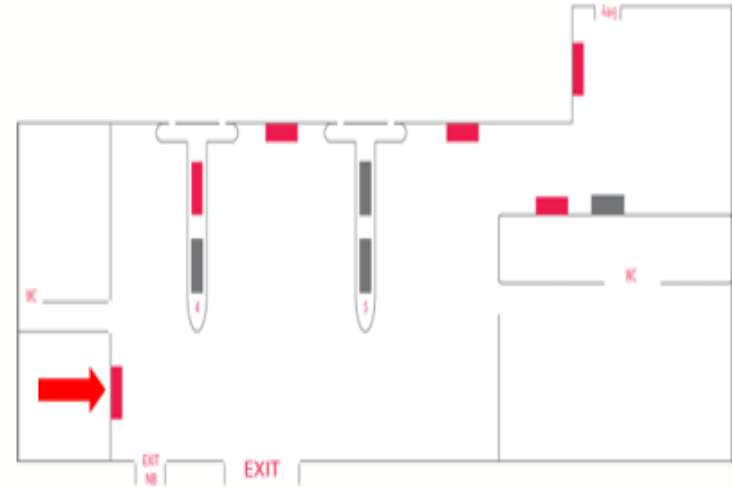

ARRIVAL HALL E - DOMESTIC

LOCATION: ARRIVAL HALL E - DOMESTIC

Location - Specifications - Quotes

LOCATION:

Conveyor area – arrival hall E
Domestic

SPECIFICATIONS:

Form: Light box one side on wall
Number: 01 billboard
Size: 1.8m * 5m * 1 side

DOMESTIC ARRIVAL HALLE

LOCATION: ARRIVAL HALL E - DOMESTIC

Location - Specifications - Quotes

LOCATION:

Conveyor area – arrival hall E
Domestic

SPECIFICATIONS:

Form: Light box on one side on wall
Number: 01 billboard
Size: 2m * 5m * 1 side