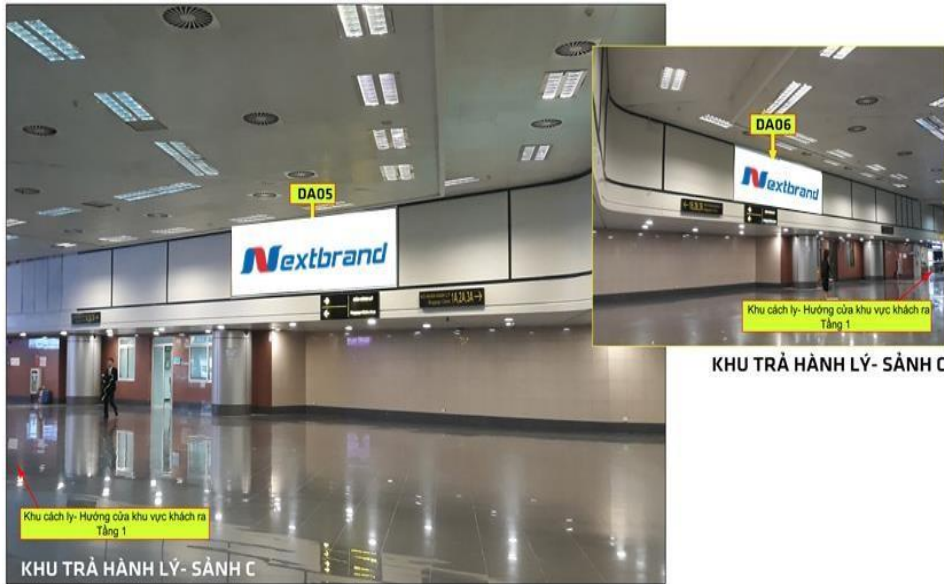

LOCATION: LOCATION DA05- DA06 - WALL CEILING EXIT

Location - Specifications - Quotes

LOCATION:

LOCATION: LOCATION DA05- DA06 - WALL CEILING EXIT

SPECIFICATIONS:

Form: Billboard include one side
Number: 02 billboard
Size: 6m(w) x 1,5m(h) x 01 side
Lighting time: 18h-22h

QUOTES:

Communication fee:
Contact with us
* Price is not including 10% VAT

CÔNG TY CỔ PHẦN TRUYỀN THÔNG NEXTBRAND VIỆT NAM

ĐC: Số 32, ngõ 167 Trương Định, Phường Trương Định, Quận Hai Bà Trưng, TP. Hà Nội
VPGD: P. 602 - TTTM Chợ Mơ - Số 459C Bạch Mai - Quận Hai Bà Trưng - Hà Nội
SĐT: 04 6668 0000 | Email: info@nextbrand.com.vn | Website: www.nextbrand.com.vn

DA05- DA06 - WALL CEILING EXIT