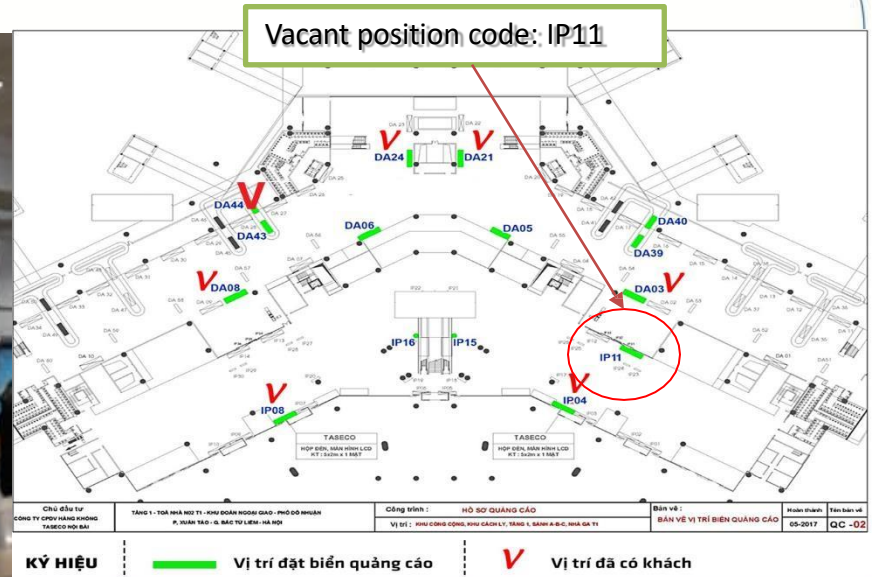

IMAGE OF ADVERTISEMENT

LOCATION: area under the viaduct

Location - Specifications - Quotes

LOCATION:

Public area, waiting for car,
lobby A and B

SPECIFICATIONS:

Form: Light box surface promotion 2 sides
Number: 15 billboards
Size: Diameter 80cm /billboard

Area under the viaduct

LOCATION: IP11 LOCATION - WALL SCREEN ON THE DOOR IN THE ISOLATION AREA

Location - Specifications - Quotes

LOCATION:

LOCATION IP11 - WALL PANEL ON THE DOOR INTO THE ISOLATION AREA

SPECIFICATIONS: