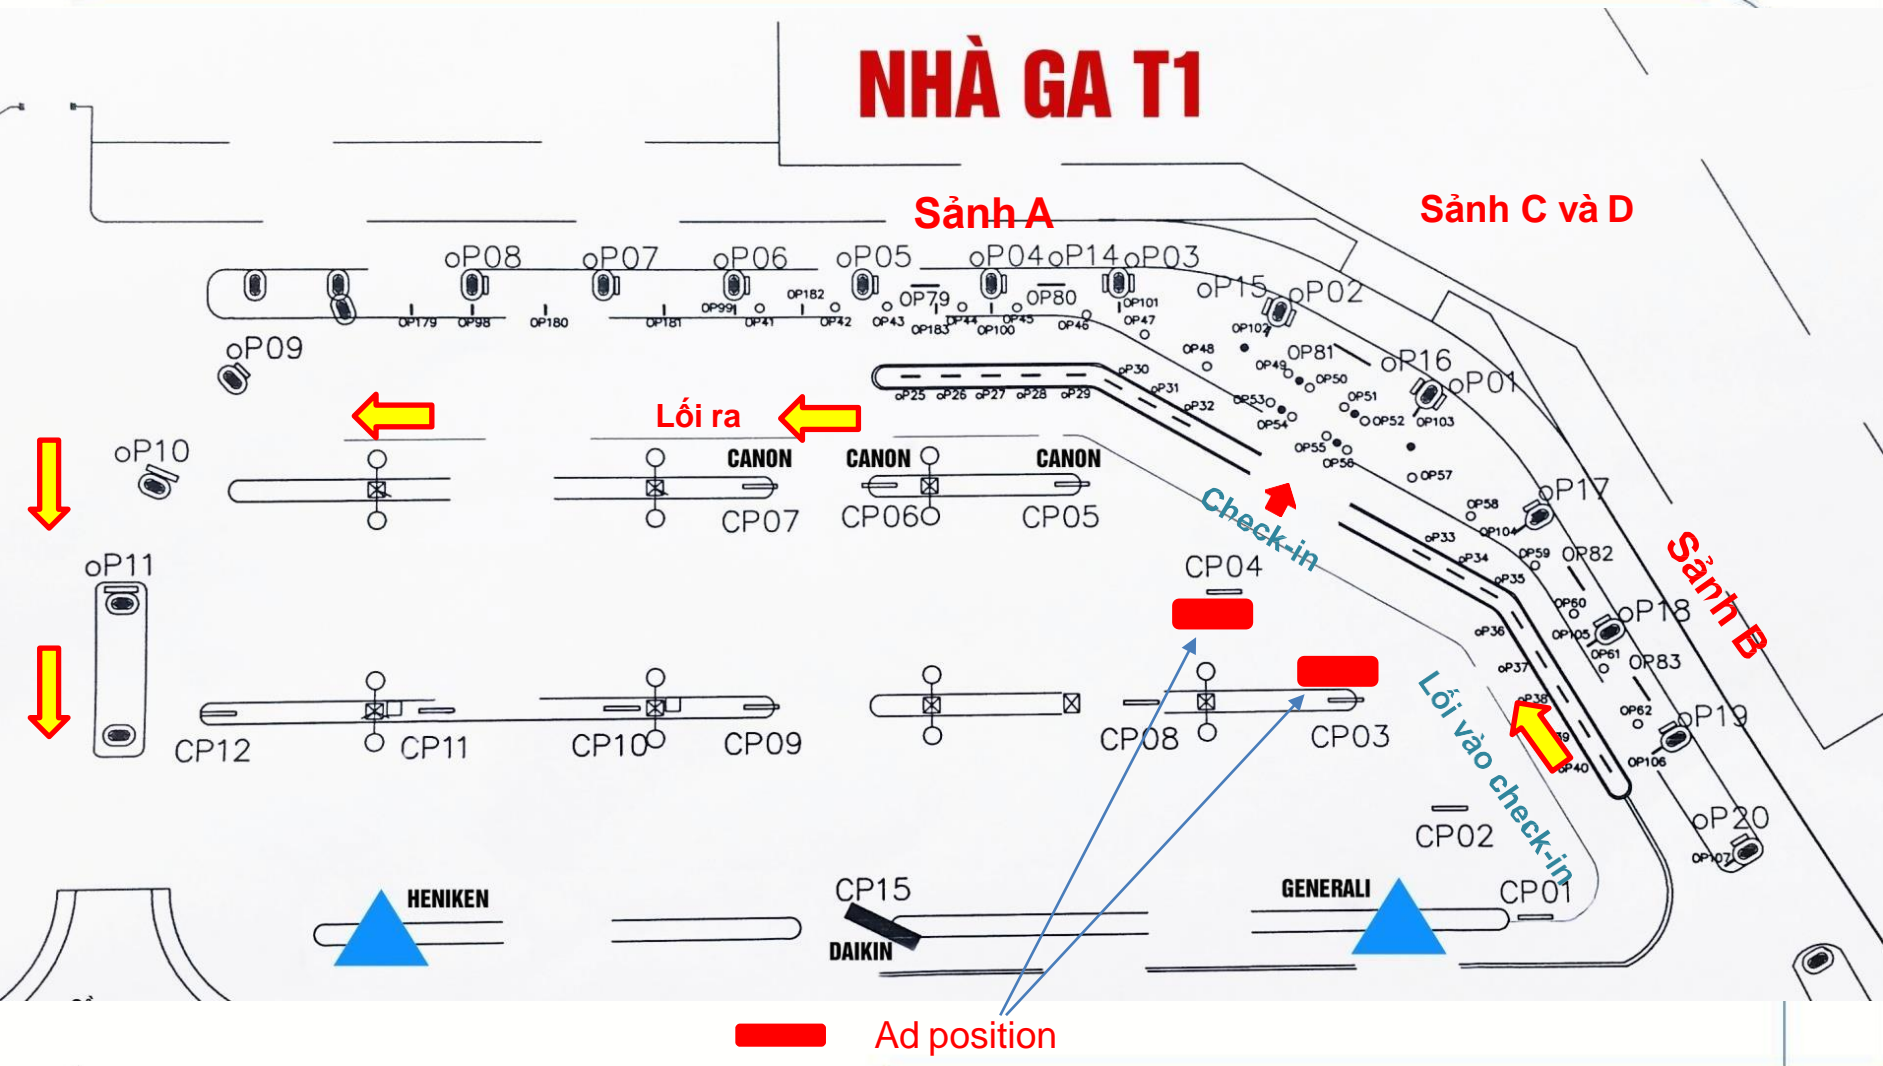

NHÀ GA T1

CÔNG TY CỔ PHẦN TRUYỀN THÔNG NEXTBRAND VIỆT NAM

ĐC: Số 32, ngõ 167 Trương Định, Phường Trương Định, Quận Hai Bà Trưng, TP. Hà Nội
VPGD: P. 602 - TTTM Chợ Mơ - Số 459C Bạch Mai - Quận Hai Bà Trưng - Hà Nội
SDT: 04 6668 0000 | Email: info@nextbrand.com.vn | Website: www.nextbrand.com.vn

AD POSITION MAP