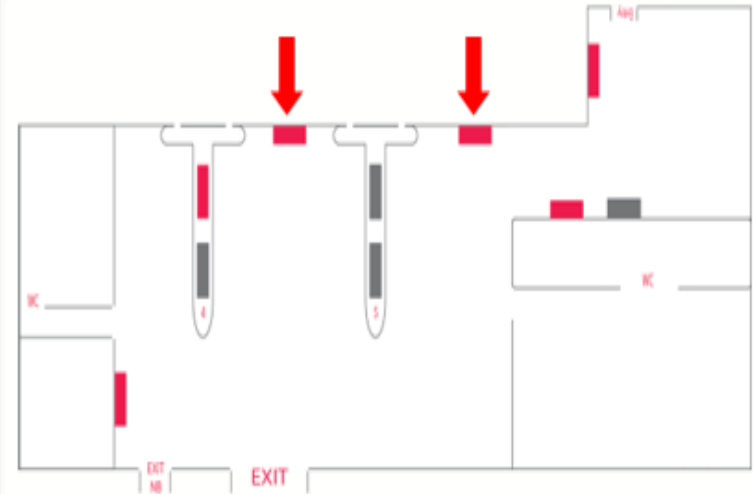

Entrance of baggage claim area - Hall E

LOCATION: ARRIVAL HALL E - DOMESTIC

Location - Specifications - Quotes

LOCATION:

Baggage claim conveyor area
- Isolate Homeland to Lobby
E

SPECIFICATIONS:

Form: Billboard lightbox two sides
Number: 01 billboard
Size: 1.5m * 5m * 2 sides

ARRIVAL HALL E - DOMESTIC

LOCATION: ARRIVAL HALL E - DOMESTIC

Location - Specifications - Quotes

LOCATION:

Conveyor area – arrival hall E
Domestic

SPECIFICATIONS:

Form: Light box one side on wall
Number: 01 billboard
Size: 1.8m * 5m * 1 side