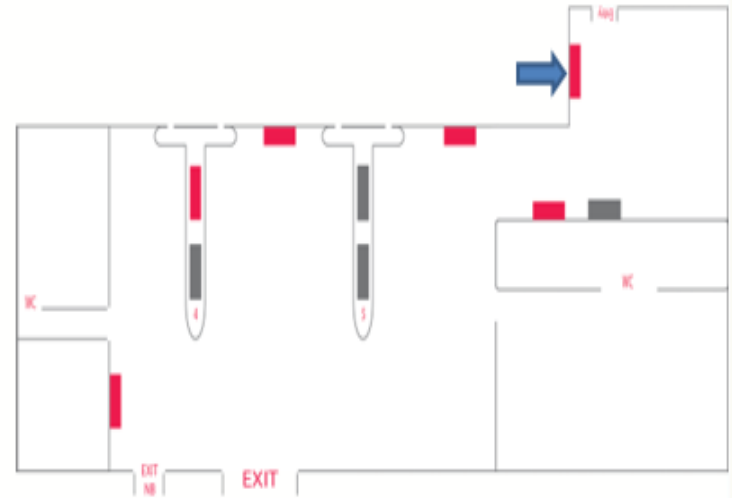

OUTDOOR FENCE AREA

LOCATION: WAITING ROOM HALLE

Location - Specifications - Quotes

LOCATION:

Waiting area for aircraft -
Domestic departure - Lobby E

SPECIFICATIONS:

Form: Billboard include one side
Number: 01 billboard
Size: 1.2m * 4m * 1 side

WAITING ROOM HALLE

LOCATION: COMPETITION OF Baggage E

Location - Specifications - Quotes

LOCATION:

Entrance of baggage claim area - Hall E

SPECIFICATIONS:

Form: Billboard include one side
Number: 01 billboard
Size: 2m * 5m * 1 side