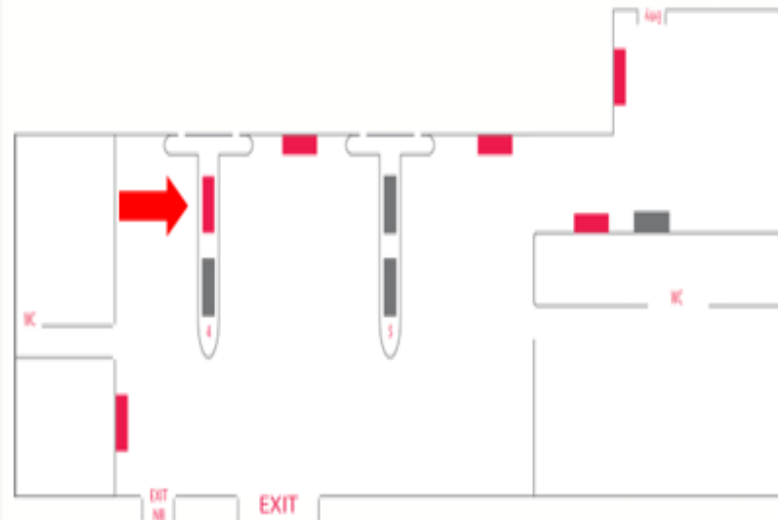

Entrance of baggage claim area - Hall E

Location: Entrance of baggage claim area - Hall E

Location - Specifications - Quotes

LOCATION:

Entrance of baggage claim area - Hall E

SPECIFICATIONS:

Form: Billboard include one side
Number: 01 billboard
Size: 2m * 5m * 1 side

Entrance of baggage claim area - Hall E

LOCATION: ARRIVAL HALL E - DOMESTIC

Location - Specifications - Quotes

LOCATION:

Baggage claim conveyor area
- Isolate Homeland to Lobby
E

SPECIFICATIONS:

Form: Billboard lightbox two sides
Number: 01 billboard
Size: 1.5m * 5m * 2 sides