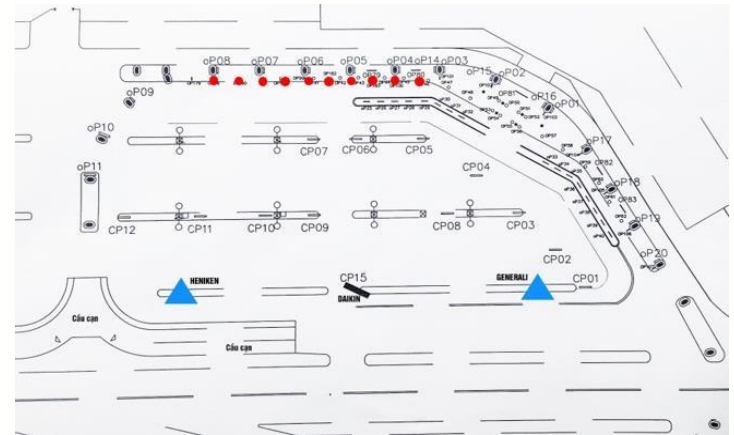

AUTOMATIC FLOOR 1 - HALL E

LOCATION: area under the viaduct

Location - Specifications - Quotes

LOCATION:

Public area, waiting for car,
lobby A and B

SPECIFICATIONS:

Form: Light box surface promotion 2 sides

Area under the viaduct

LOCATION: OUTDOOR FENCE AREA

Location - Specifications - Quotes

LOCATION:

Public area AB - Taxi waiting area

SPECIFICATIONS:

Form: Tarpaulins on one side
Number: 18 billboards
Size: 0.8m * 2.8m * 01 side