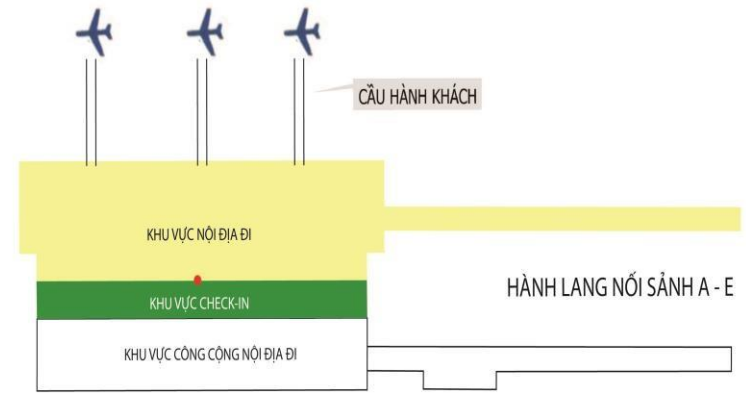

Area under the viaduct

LOCATION: OUTDOOR FENCE AREA

Location - Specifications - Quotes

LOCATION:

Public area AB - Taxi waiting area

SPECIFICATIONS:

Form: Tarpaulins on one side
Number: 18 billboards
Size: 0.8m * 2.8m * 01 side

OUTDOOR FENCE AREA

LOCATION: WAITING ROOM HALLE

Location - Specifications - Quotes

LOCATION:

Waiting area for aircraft -
Domestic departure - Lobby E

SPECIFICATIONS:

Form: Billboard include one side
Number: 01 billboard
Size: 1.2m * 4m * 1 side