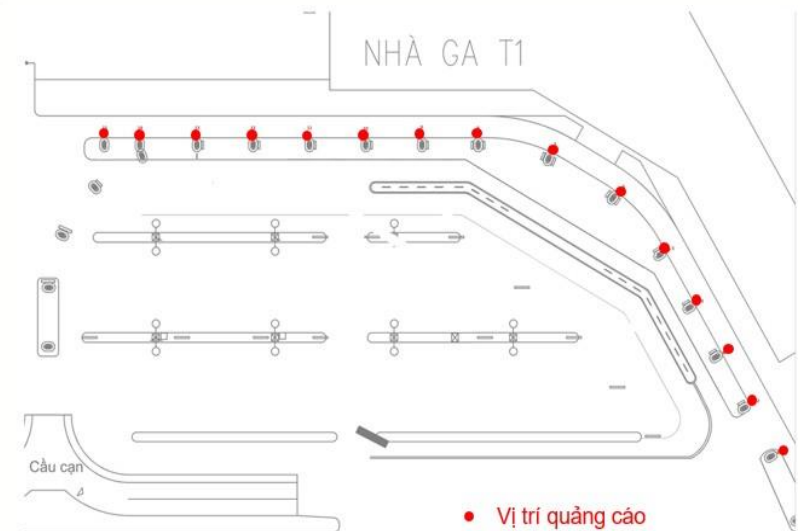

LOCATION: LOCATION DA05- DA06 - WALL CEILING EXIT

Location - Specifications - Quotes

LOCATION:

LOCATION: LOCATION DA05- DA06 - WALL CEILING EXIT

SPECIFICATIONS:

Form: Billboard include one side
Number: 02 billboard
Size: 6m(w) x 1,5m(h) x 01 side
Lighting time: 18h-22h

DA05- DA06 - WALL CEILING EXIT

LOCATION: IPE 38, IPE 39, IPE 41, IPE 42 - MOUNTING ON AUTOMATIC FLOOR 1 - HALLE

Location - Specifications - Quotes

LOCATION:

LOCATION: IPE 38, IPE 39, IPE 41, IPE 42 - MOUNTING ON AUTOMATIC FLOOR 1 - HALL E

SPECIFICATIONS:

Form: Billboard include one side
Number: 04 billboards
Size: 8m(w) x 2m(h) x 01 side
Lighting time: 6h-24h

QUOTES:

Communication fee:
 Contact with us

** Price is not including 10% VAT*

CÔNG TY CỔ PHẦN TRUYỀN THÔNG NEXTBRAND VIỆT NAM

AUTOMATIC FLOOR 1 - HALL E

LOCATION: area under the viaduct

Location - Specifications - Quotes

LOCATION:

Public area, waiting for car,
lobby A and B

SPECIFICATIONS:

Form: Light box surface promotion 2 sides