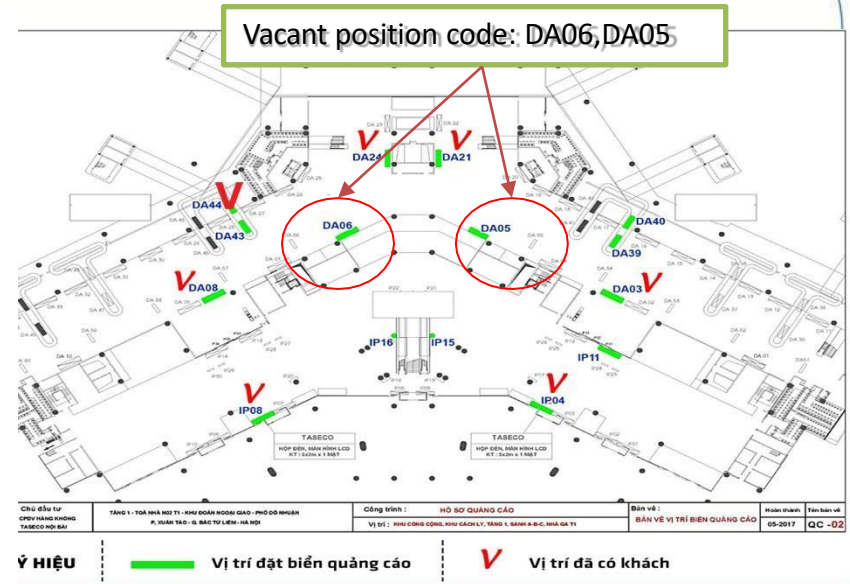

LOCATION: LOCATION DA05- DA06 - WALL CEILING EXIT

Location - Specifications - Quotes

LOCATION:

LOCATION: LOCATION DA05- DA06 - WALL CEILING EXIT

SPECIFICATIONS:

Form: Billboard include one side
Number: 02 billboard
Size: 6m(w) x 1,5m(h) x 01 side
Lighting time: 18h-22h

QUOTES:

Communication fee:
Contact with us
* Price is not including 10% VAT

CÔNG TY CỔ PHẦN TRUYỀN THÔNG NEXTBRAND VIỆT NAM

ĐC: Số 32, ngõ 167 Trương Định, Phường Trương Định, Quận Hai Bà Trưng, TP. Hà Nội
VPGD: P. 602 - TTTM Chợ Mơ - Số 459C Bạch Mai - Quận Hai Bà Trưng - Hà Nội
SĐT: 04 6668 0000 | Email: info@nextbrand.com.vn | Website: www.nextbrand.com.vn

DA05- DA06 - WALL CEILING EXIT