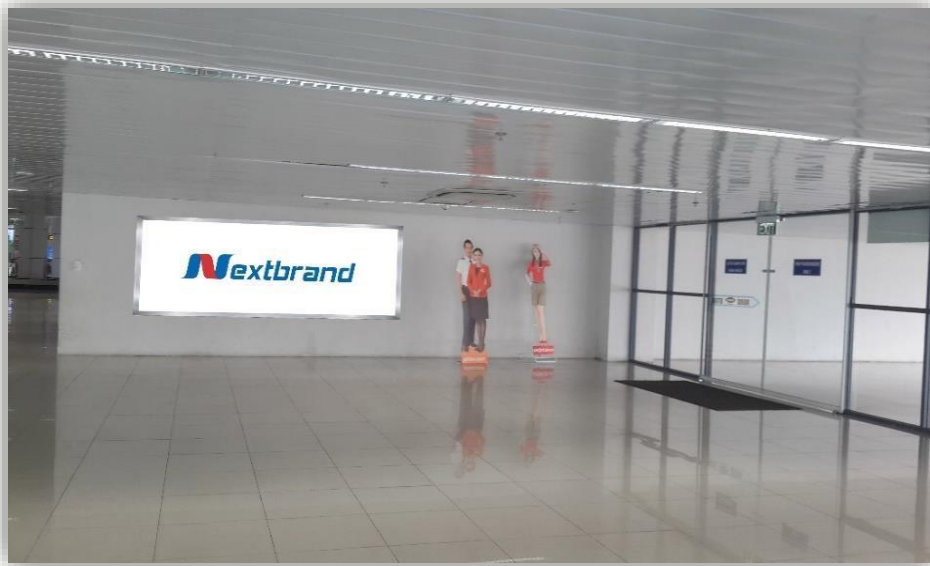

WAITING ROOM HALLE

LOCATION: COMPETITION OF Baggage E

Location - Specifications - Quotes

LOCATION:

Entrance of baggage claim area - Hall E

SPECIFICATIONS:

Form: Billboard include one side
Number: 01 billboard
Size: 2m * 5m * 1 side