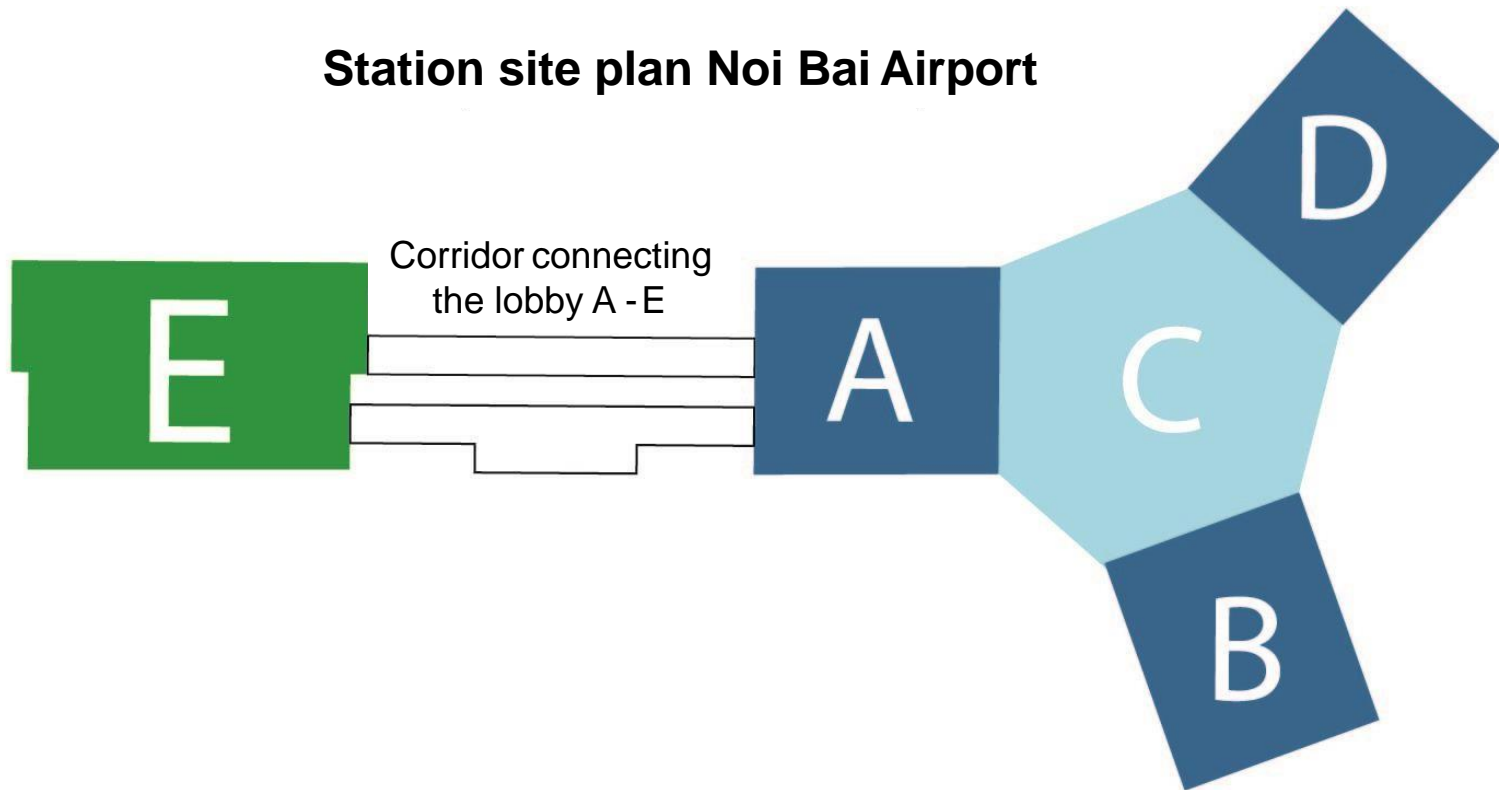

Station site plan Noi Bai Airport

NEXTBRAND VIETNAM MEDIA JOINT STOCK COMPANY

Add: No 32, lane 167 Truong Dinh, Truong Dinh Ward, Hai Ba Trung District, Ha Noi City
Head Office: Room 602 - Cho Mo Plaza - No 459C Bach Mai - Hai Ba Trung District - Ha Noi
Tel: 04 6668 0000 | Email: info@nextbrand.com.vn | Website: www.nextbrand.com.vn

Overall ground T1 station