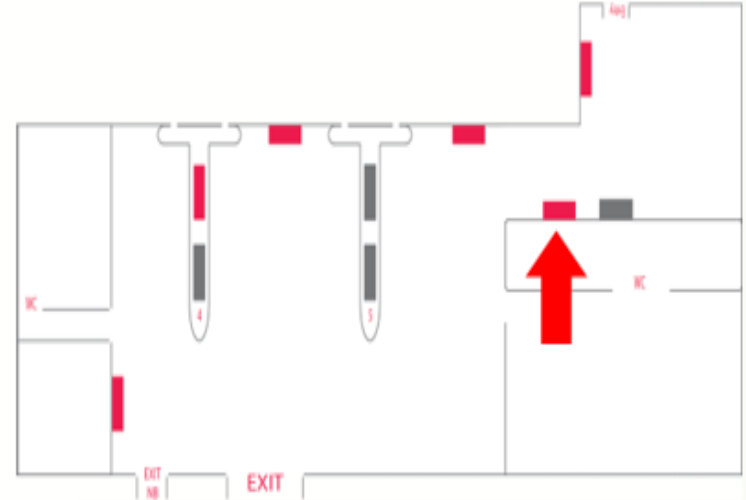

WAITING ROOM HALLE

LOCATION: COMPETITION OF Baggage E

Location - Specifications - Quotes

LOCATION:

Entrance of baggage claim area - Hall E

SPECIFICATIONS:

Form: Billboard include one side
Number: 01 billboard
Size: 2m * 5m * 1 side

Entrance of baggage claim area - Hall E

Location: Entrance of baggage claim area - Hall E

Location - Specifications - Quotes

LOCATION:

Entrance of baggage claim area - Hall E

SPECIFICATIONS:

Form: Billboard include one side
Number: 01 billboard
Size: 2m * 5m * 1 side