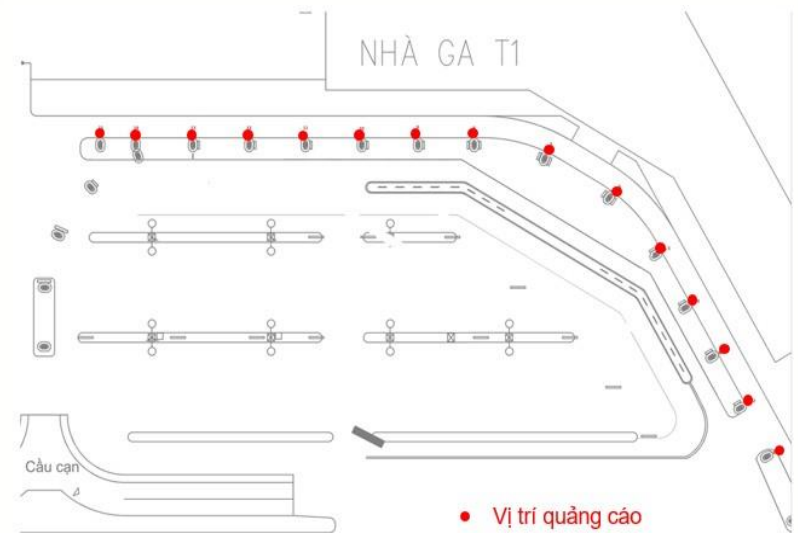

IMAGE OF ADVERTISEMENT

LOCATION: area under the viaduct

Location - Specifications - Quotes

LOCATION:

Public area, waiting for car,
lobby A and B

SPECIFICATIONS:

Form: Light box surface promotion 2 sides
Number: 15 billboards
Size: Diameter 80cm /billboard