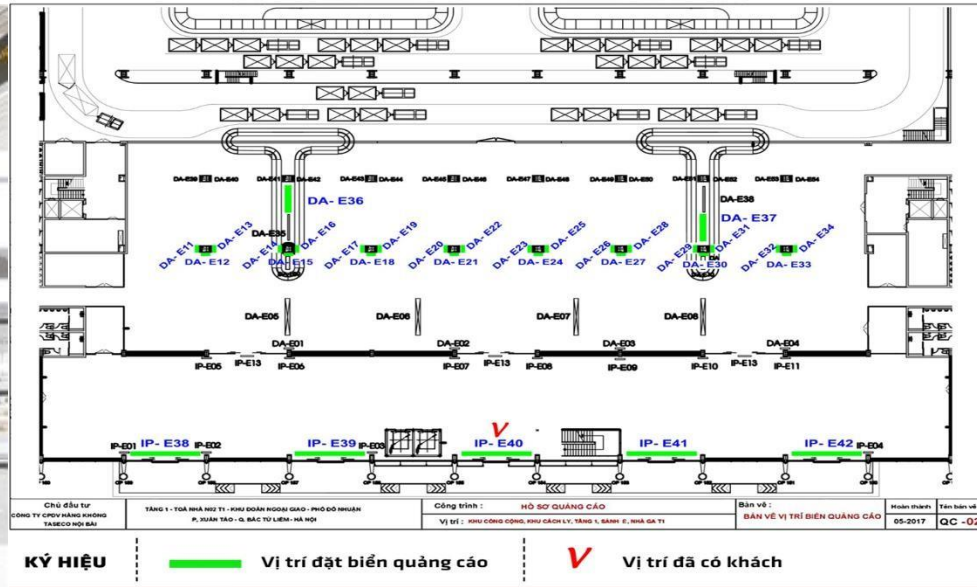

LOCATION: IPE 38, IPE 39, IPE 41, IPE 42 - MOUNTING ON AUTOMATIC FLOOR 1 - HALLE

Location - Specifications - Quotes

LOCATION:

LOCATION: IPE 38, IPE 39, IPE 41, IPE 42 - MOUNTING ON AUTOMATIC FLOOR 1 - HALL E

SPECIFICATIONS:

Form: Billboard include one side
Number: 04 billboards
Size: 8m(w) x 2m(h) x 01 side
Lighting time: 6h-24h

QUOTES:

Communication fee:
Contact with us

* Price is not including 10% VAT

CÔNG TY CỔ PHẦN TRUYỀN THÔNG NEXTBRAND VIỆT NAM

ĐC: Số 32, ngõ 167 Trương Định, Phường Trương Định, Quận Hai Bà Trưng, TP. Hà Nội
VPGD: P. 602 - TTTM Chợ Mơ - Số 459C Bạch Mai - Quận Hai Bà Trưng - Hà Nội
SĐT: 04 6668 0000 | Email: info@nextbrand.com.vn | Website: www.nextbrand.com.vn

AUTOMATIC FLOOR 1 - HALL E